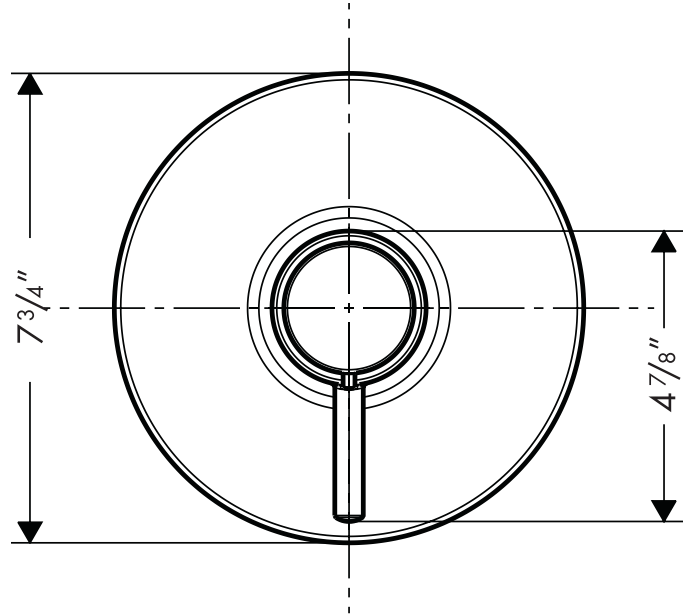

Trim, Talis™ ThermoBalance™ III 32318XX1

Available in Chrome (00), Brushed Nickel (82)

Product Specification

Thermostatic temperature control

Independent temperature and volume control

Integrated 3-way diverter

100° safety stop

High temperature limit stop may be reset to comply with local plumbing codes

Set your preferred water temperature

Up to 6 gpm @ 44 psi

Requires rough 06624000 or 06628000

hansgrohe