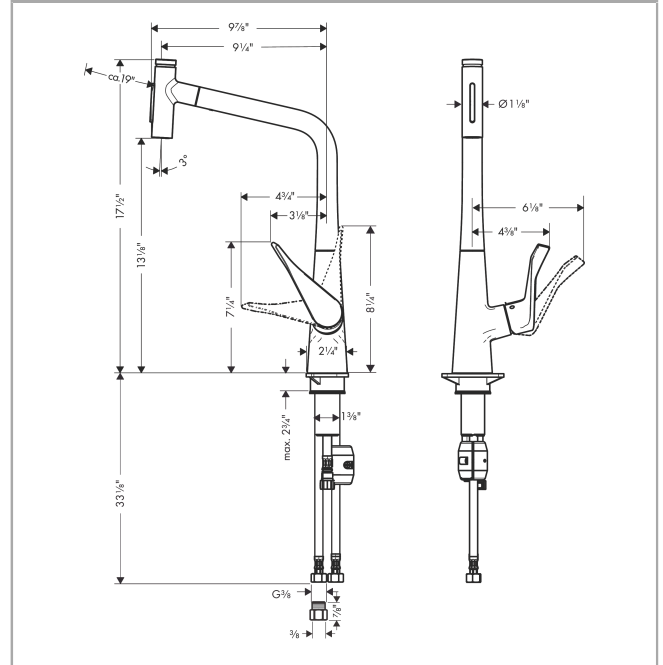

Metris Select
HighArc Kitchen Faucet, 2-Spray Pull-Out, 1.75 GPM
 Finishes : **chrome** Part no. : **73820001**

Description

Features

- Swivel range 110° / 150°
- Laminar and needle spray
- Toggle spray diverter
- Select button provides convenient start/stop of the water flow at the sprayhead
- MagFit magnetic sprayhead docking
- Single-hole installation
- Flow: 1.75 GPM (6.6 L/Min)
- Ceramic cartridge
- 3/8" hoses
- Integrated double backflow prevention

Item details

List Price \$ 725.00

Technology

Compliance

Product image

Scale drawing

Metris Select
HighArc Kitchen Faucet, 2-Spray Pull-Out, 1.75 GPM
 Finishes : **chrome** Part no. : **73820001**

Exploded drawing

Year of production: >07/19

Metris Select

HighArc Kitchen Faucet, 2-Spray Pull-Out, 1.75 GPM

Finishes : **chrome** Part no. : **73820001**

Spare parts list

Year of production: >07/19

Pos.	Description	Part no.	Price	PU
1	spout cpl.	92736000	-	1
2	handspray	93411001	-	1
3	cover	92566000	-	1
4	O-ring 19x1,5	95962000	-	1
5	nut	92567000	-	1
6	shut off unit	98463000	-	1
7	spray former	93342000	-	1
8	service tool	95910000	-	1
9	handle	98455000	-	1
10	screw cover	96338000	-	1
11	flange	95498000	-	1
12	nut	97209000	-	1
13	O-Ring 32x2	98193000	-	1
14	cartridge, assy	92730000	-	1
15	locking screw for handle	95140000	-	1
16	seal	95008000	-	1
17	set of lever collars	98365000	-	1
18	O-ring 21x2,5	98211000	-	1
19	seal	92582000	-	1
20	hose 1,50 m	92569000	-	1
21	O-ring 8x2	98112000	-	1
22	weight	92500000	-	1
23	support	97523000	-	1
24	fixing set (Ø 34)	95049000	-	1
25	lever collar	97548000	-	1
26	squeezing connection	96099000	-	1
27	connection hose 600 mm M10x1	92568000	-	1
28	O-ring 8x1,75	97827000	-	1
29	connection hose 900 mm M8x0,75 G3/8	95372000	-	1
30	O-ring 7x1,5	98422000	-	1
31	non return valve DW 10	96456000	-	1
32	filter packing	95291000	-	1
33	adapter for connection hose	88802000	-	1