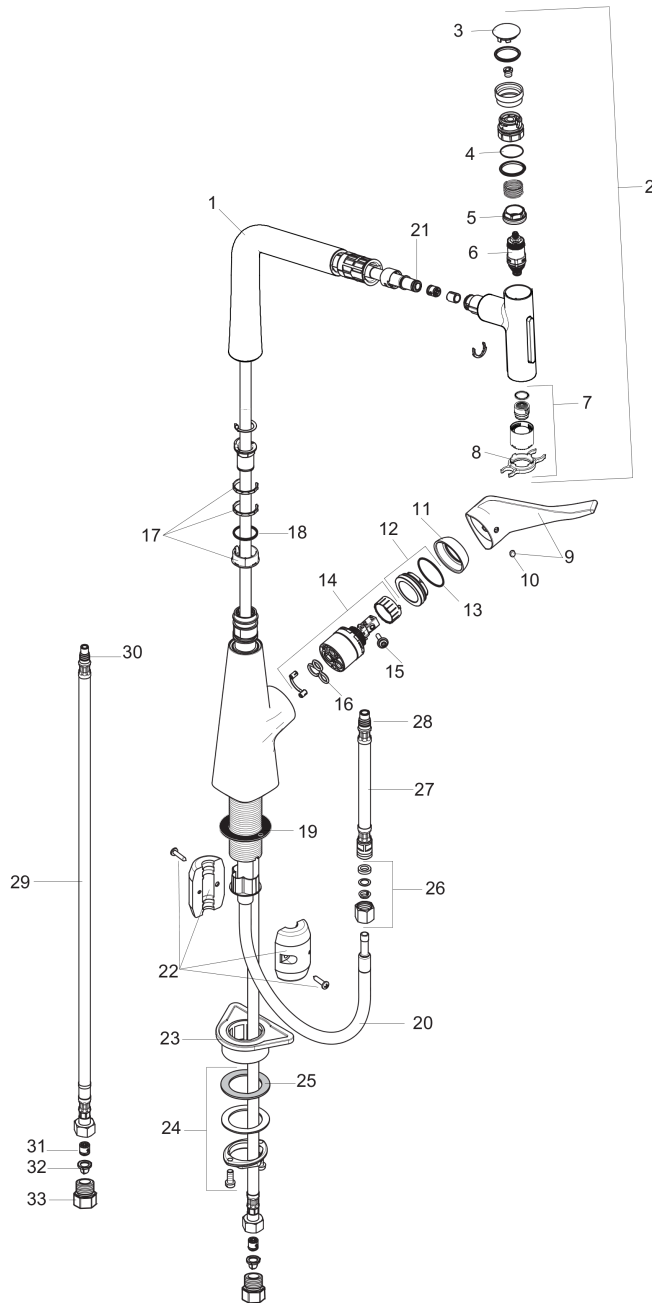

Metris Select
HighArc Kitchen Faucet, 2-Spray Pull-Out, 1.75 GPM
 Finishes : **chrome** Part no. : **73820001**

Description

Features

- Swivel range 110° / 150°
- Laminar and needle spray
- Toggle spray diverter
- Select button provides convenient start/stop of the water flow at the sprayhead
- MagFit magnetic sprayhead docking
- Single-hole installation
- Flow: 1.75 GPM (6.6 L/Min)
- Ceramic cartridge
- 3/8" hoses
- Integrated double backflow prevention

Item details

List Price \$ 725.00

Technology

Compliance

Product image

Scale drawing

Metris Select
HighArc Kitchen Faucet, 2-Spray Pull-Out, 1.75 GPM
 Finishes : **chrome** Part no. : **73820001**

Exploded drawing

Year of production: >07/19

Metris Select

HighArc Kitchen Faucet, 2-Spray Pull-Out, 1.75 GPM

Finishes : **chrome** Part no. : **73820001**

Spare parts list

Year of production: >07/19

Pos.	Description	Part no.	Price	PU
1	spout cpl.	92736000	-	1
2	handspray	93411001	-	1
3	cover	92566000	-	1
4	O-ring 19x1,5	95962000	-	1
5	nut	92567000	-	1
6	shut off unit	98463000	-	1
7	spray former	93342000	-	1
8	service tool	95910000	-	1
9	handle	98455000	-	1
10	screw cover	96338000	-	1
11	flange	95498000	-	1
12	nut	97209000	-	1
13	O-Ring 32x2	98193000	-	1
14	cartridge, assy	92730000	-	1
15	locking screw for handle	95140000	-	1
16	seal	95008000	-	1
17	set of lever collars	98365000	-	1
18	O-ring 21x2,5	98211000	-	1
19	seal	92582000	-	1
20	hose 1,50 m	92569000	-	1
21	O-ring 8x2	98112000	-	1
22	weight	92500000	-	1
23	support	97523000	-	1
24	fixing set (Ø 34)	95049000	-	1
25	lever collar	97548000	-	1
26	squeezing connection	96099000	-	1
27	connection hose 600 mm M10x1	92568000	-	1
28	O-ring 8x1,75	97827000	-	1
29	connection hose 900 mm M8x0,75 G3/8	95372000	-	1
30	O-ring 7x1,5	98422000	-	1
31	non return valve DW 10	96456000	-	1
32	filter packing	95291000	-	1
33	adapter for connection hose	88802000	-	1