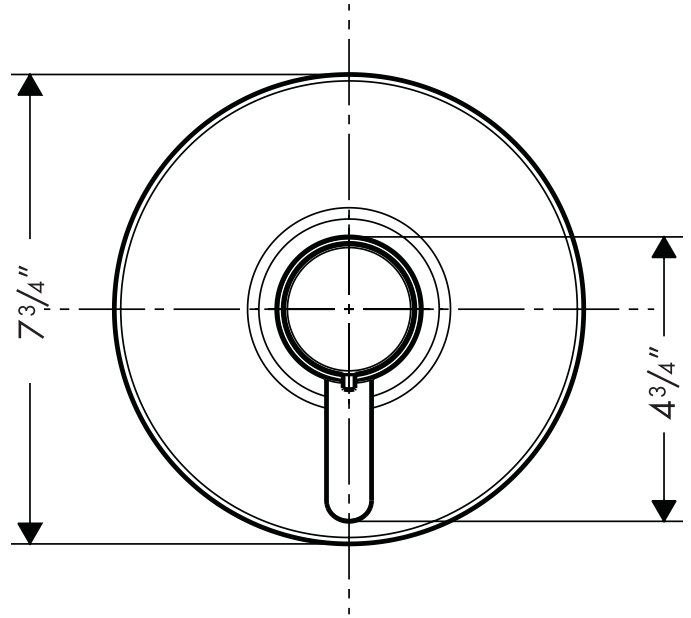

Trim, Focus™ ThermoBalance™ II

31736001

Available in Chrome

Product Specification

- Thermostatic temperature control
- Independent temperature and volume control
- Integrated 2-way diverter
- 100° safety stop
- High temperature limit stop may be reset to comply with local plumbing codes
- Set your preferred water temperature
- Up to 8 gpm @ 44 psi
- Requires rough 06623000 or 06627000