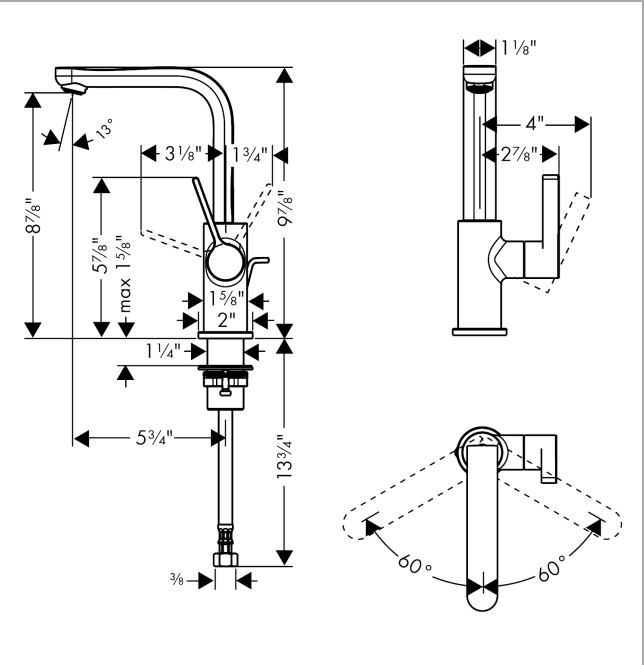

**Metris S**

**Single-Hole Faucet 230 with Swivel Spout and Pop-Up Drain, 1.2 GPM**

Finishes : **brushed nickel** Part no. : **31161821**

**Description**

**Features**

- Swivel range 120°
- Aerated spray
- Flow: 1.2 GPM (4.5 L/Min)
- Ceramic cartridge
- Includes pop-up drain

**Item details**

List Price \$ 564.00

**Technology**

**Compliance**

**Product image**

**Scale drawing**

**Metris S**

**Single-Hole Faucet 230 with Swivel Spout and Pop-Up Drain, 1.2 GPM**

Finishes : **brushed nickel** Part no. : **31161821**

**Exploded drawing**

Year of production: >07/16

**Metris S****Single-Hole Faucet 230 with Swivel Spout and Pop-Up Drain, 1.2 GPM**Finishes : **brushed nickel** Part no. : **31161821****Spare parts list**

Year of production: &gt;07/16

Pos.	Description	Part no.	Price	PU
1	spout cpl.	95653820	-	1
2	aerator M24x1 (4,5 l/min)	92877820	-	1
3	screw	97662000	-	1
4	O-Ring 14x2,5	98189000	-	1
5	axialring	97558000	-	1
6	handle	95652820	-	1
7	screw cover	96338000	-	1
8	flange	95493820	-	1
9	nut	95178000	-	1
10	cartridge, assy	95973001	-	1
11	seal	98865000	-	1
12	locking screw for handle	95140000	-	1
13	pull rod	96657000	-	1
14	fixing set (Ø 32)	13961000	-	1
15	connection hose 18½" M8x0,75 3/8"	96321001	-	1