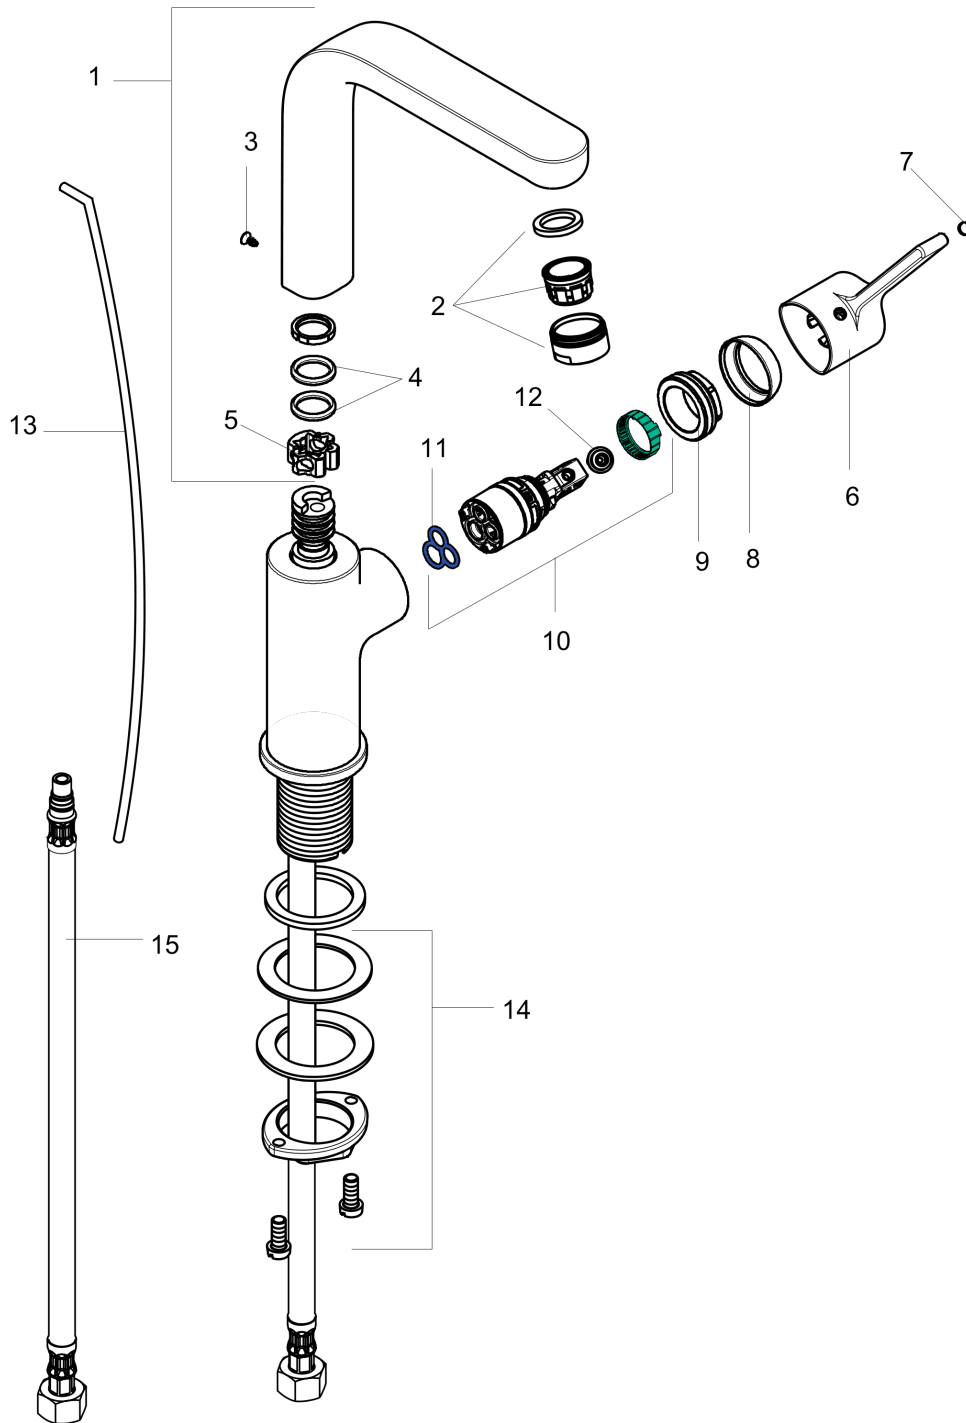

**Metris S**

**Single-Hole Faucet 230 with Swivel Spout and Pop-Up Drain, 1.2 GPM**

Finishes : **brushed nickel** Part no. : **31161821**

**Description**

**Features**

- Swivel range 120°
- Aerated spray
- Flow: 1.2 GPM (4.5 L/Min)
- Ceramic cartridge
- Includes pop-up drain

**Item details**

List Price \$ 564.00

**Technology**

**Compliance**

**Product image**

**Scale drawing**

**Metris S**

**Single-Hole Faucet 230 with Swivel Spout and Pop-Up Drain, 1.2 GPM**

Finishes : **brushed nickel** Part no. : **31161821**

**Exploded drawing**

Year of production: >07/16

**Metris S****Single-Hole Faucet 230 with Swivel Spout and Pop-Up Drain, 1.2 GPM**Finishes : **brushed nickel** Part no. : **31161821****Spare parts list**

Year of production: &gt;07/16

Pos.	Description	Part no.	Price	PU
1	spout cpl.	95653820	-	1
2	aerator M24x1 (4,5 l/min)	92877820	-	1
3	screw	97662000	-	1
4	O-Ring 14x2,5	98189000	-	1
5	axialring	97558000	-	1
6	handle	95652820	-	1
7	screw cover	96338000	-	1
8	flange	95493820	-	1
9	nut	95178000	-	1
10	cartridge, assy	95973001	-	1
11	seal	98865000	-	1
12	locking screw for handle	95140000	-	1
13	pull rod	96657000	-	1
14	fixing set (Ø 32)	13961000	-	1
15	connection hose 18½" M8x0,75 3/8"	96321001	-	1