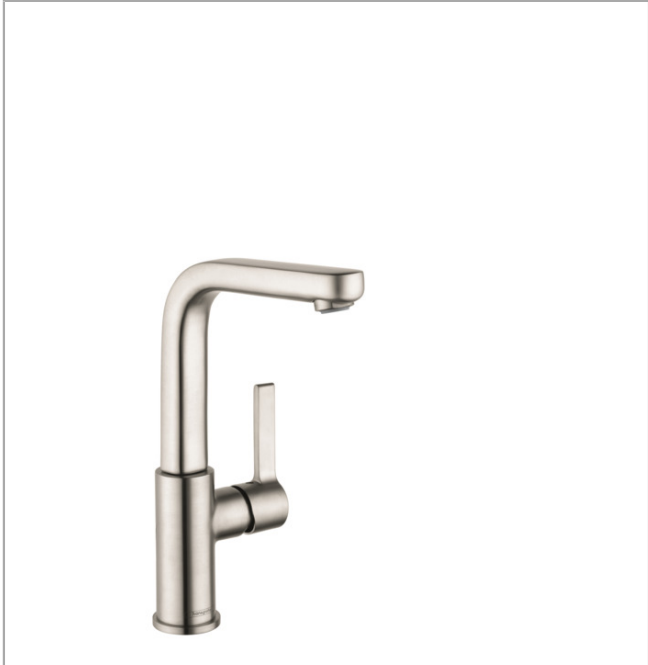

**Metris S**

**Single-Hole Faucet 230 with Swivel Spout and Pop-Up Drain, 1.2 GPM**

Finishes : **brushed nickel** Part no. : **31161821**

**Description**

**Features**

- Swivel range 120°
- Aerated spray
- Flow: 1.2 GPM (4.5 L/Min)
- Ceramic cartridge
- Includes pop-up drain

**Item details**

List Price \$ 564.00

**Technology**

**Compliance**

**Product image**

**Scale drawing**

**Metris S**

**Single-Hole Faucet 230 with Swivel Spout and Pop-Up Drain, 1.2 GPM**

Finishes : **brushed nickel** Part no. : **31161821**

**Exploded drawing**

Year of production: >07/16

**Metris S****Single-Hole Faucet 230 with Swivel Spout and Pop-Up Drain, 1.2 GPM**Finishes : **brushed nickel** Part no. : **31161821****Spare parts list**

Year of production: &gt;07/16

Pos.	Description	Part no.	Price	PU
1	spout cpl.	95653820	-	1
2	aerator M24x1 (4,5 l/min)	92877820	-	1
3	screw	97662000	-	1
4	O-Ring 14x2,5	98189000	-	1
5	axialring	97558000	-	1
6	handle	95652820	-	1
7	screw cover	96338000	-	1
8	flange	95493820	-	1
9	nut	95178000	-	1
10	cartridge, assy	95973001	-	1
11	seal	98865000	-	1
12	locking screw for handle	95140000	-	1
13	pull rod	96657000	-	1
14	fixing set (Ø 32)	13961000	-	1
15	connection hose 18½" M8x0,75 3/8"	96321001	-	1