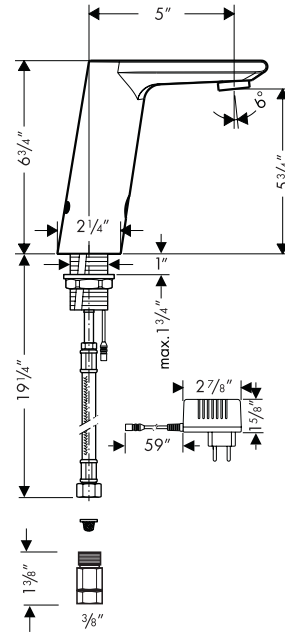

Metris™ Electronic Lavatory Faucet

31103001

Available in Chrome

Product Specification

- Pre-set water temperature
- Infrared sensor technology
- Built-in stop for cleaning
- ADA compliant
- 110V - includes cord and transformer
- 10 mm supply hoses – includes 3/8" adapters
- Hole size in mounting surface 1 1/4"
- Max. mounting surface thickness 1 3/4"