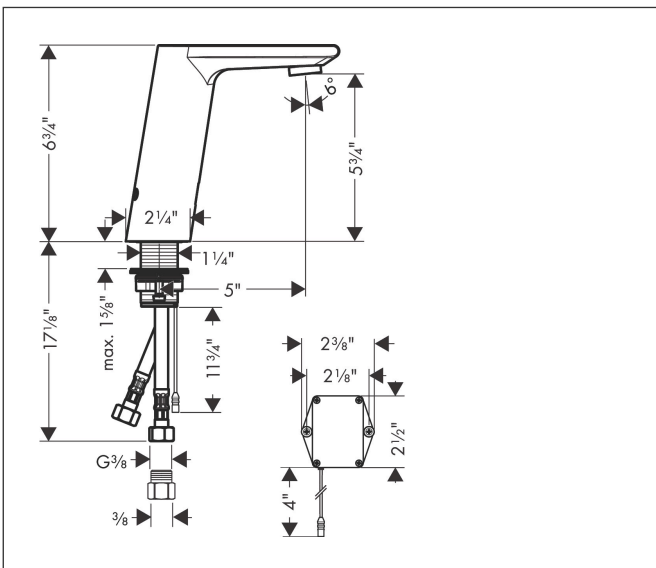

Brand hansgrohe
 Art. Name **Metris S** Electronic Faucet with Preset Temperature Control
 Art. Nr. 31101001
 Surface Chrome
 Pos. 1

Product Picture

Features

- Spray pattern: aerated spray
- Maximum flow rate (at 3 bar): 1.9 l/min
- Temperature pre-adjustable
- Infrared sensor technology
- Battery operation 6V (lifetime approx. 2 years, battery included in scope of supply)
- Flushing time: 10 s
- Frequency of hygiene rinse: 24 h
- Flushing time hygiene rinse: 10 s
- 3/8" compression

Drawing

Technology