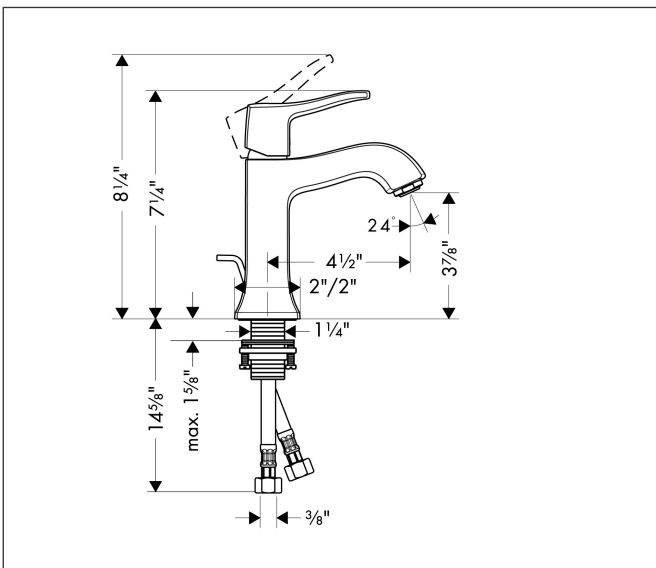

Brand hansgrohe
Art. Name **Metris C** Single-Hole Faucet 100 with Pop-Up Drain, 1.2 GPM
Art. Nr. 31075001
Surface Chrome
Pos. 1

Product Picture

Features

- Handle design: lever handle
- Spray pattern: aerated spray
- Maximum flow rate (at 3 bar): 4.5 l/min
- Ceramic cartridge
- Pop-up drain G 1

Drawing

Technology