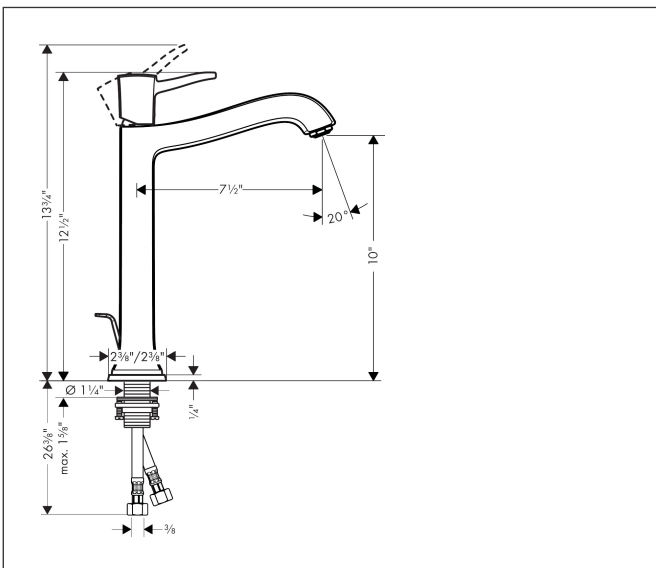

Brand hansgrohe
 Art. Name **Metropol Classic** Single-Hole Faucet 260 with Pop-Up Drain, 1.2 GPM
 Art. Nr. 31303001
 Surface Chrome
 Pos. 1

Product Picture

Features

- Handle design: lever handle
- Spray pattern: aerated spray
- Maximum flow rate (at 3 bar): 4.5 l/min
- Ceramic cartridge
- Pop-up drain G 1

Drawing

Technology