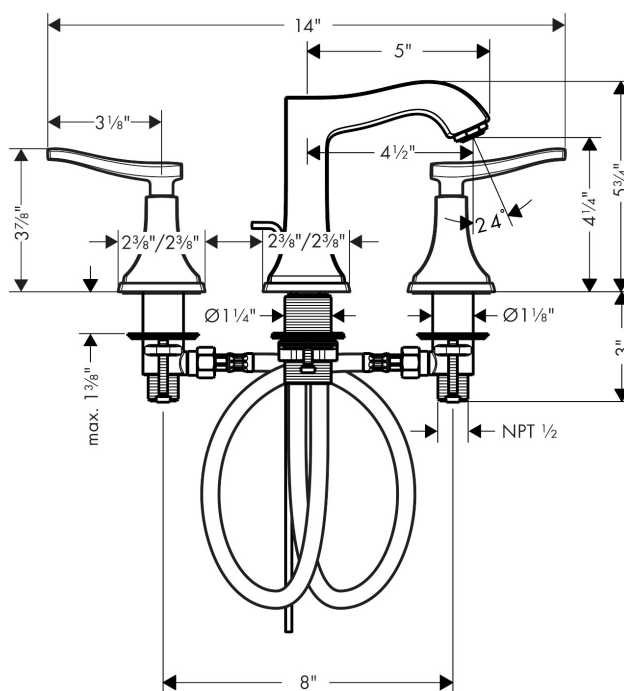

Brand	hansgrohe
Art. Name	Metropol Classic Widespread Faucet 110 with Lever Handles and Pop-Up Drain, 1.2 GPM
Art. Nr.	31330831
Surface	polished nickel
Pos.	1

Product Picture

Drawing

Technology

Features

- Spray modes: Aerated spray
- Flow: 1.2 GPM (4.5 L/Min)
- 90° ceramic valves
- Includes pop-up drain