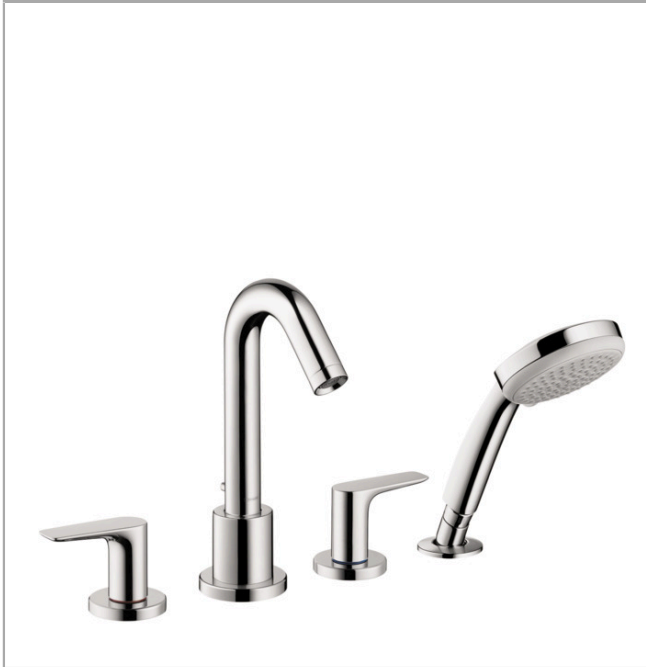

Logis

4-Hole Roman Tub Set Trim with 1.8 GPM Handshower

Finishes : **chrome** Part no. : **71513001**

Description

Features

- 90° ceramic valves
- Integrated double backflow prevention
- integrated shower support
- Diverter for handshower

Technology

Product image

Scale drawing