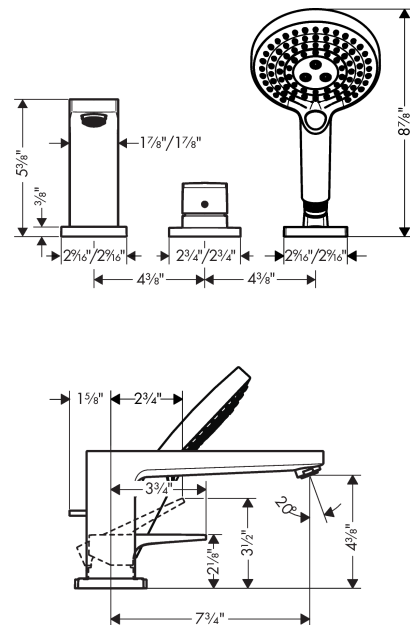

Metropol
3-Hole Roman Tub Set Trim with Lever Handle and 1.75 GPM Handshower
 Finishes : **brushed nickel** Part no. : **32556821**

Description

Features

- consists of: Handshower
- Ceramic cartridge
- Integrated double backflow prevention

Item details

List Price \$ 896.00

Technology

Compliance

Product image

Scale drawing

Metropol
3-Hole Roman Tub Set Trim with Lever Handle and 1.75 GPM Handshower
 Finishes : **brushed nickel** Part no. : **32556821**

Exploded drawing

Year of production: >07/18

Metropol**3-Hole Roman Tub Set Trim with Lever Handle and 1.75 GPM Handshower**Finishes : **brushed nickel** Part no. : **32556821****Spare parts list**

Year of production: >07/18

Pos.	Description	Part no.	Price	PU
1	spout cpl.	93151820	-	1
2	aerator M24x1 (30 l/min)	96512820	-	1
3	diverter knob	98707820	-	1
4	O-ring 41x1,5	98168000	-	1
5	escutcheon for spout	93152820	-	1
6	selector assy	96775000	-	1
7	O-Ring 14x2,5	98189000	-	1
8	O-Ring 23x2,5	98183000	-	1
9	O-Ring 22x2	98185000	-	1
10	O-ring 9x2,5	98217000	-	1
11	handle	93075820	-	1
12	screw cover	96338000	-	1
13	escutcheon	93138820	-	1
14	cartridge, assy	92730000	-	1
15	locking screw for handle	95140000	-	1
16	seal	95008000	-	1
17	handshower	26036821	-	1
18	shower holder	28071820	-	1
19	set of non return valves DW 15	94074000	-	1
20	escutcheon for shower holder	93153820	-	1
21	O-ring 56x2	98468000	-	1