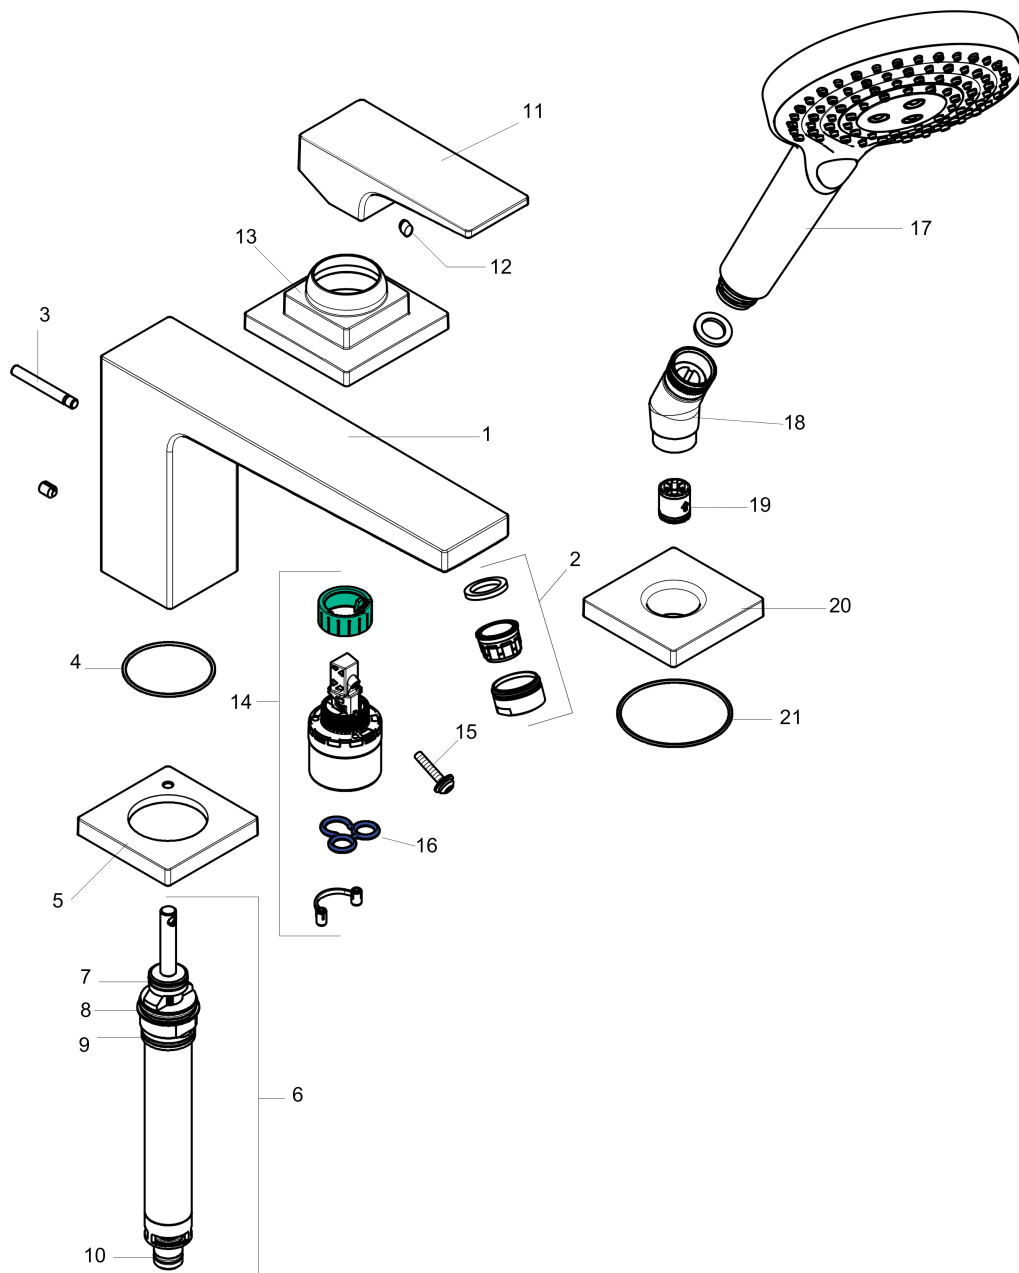

Metropol
3-Hole Roman Tub Set Trim with Lever Handle and 1.75 GPM Handshower
 Finishes : **brushed nickel** Part no. : **32556821**

Description

Features

- consists of: Handshower
- Ceramic cartridge
- Integrated double backflow prevention

Item details

List Price \$ 896.00

Technology

Compliance

Product image

Scale drawing

Metropol
3-Hole Roman Tub Set Trim with Lever Handle and 1.75 GPM Handshower
 Finishes : **brushed nickel** Part no. : **32556821**

Exploded drawing

Year of production: >07/18

Metropol**3-Hole Roman Tub Set Trim with Lever Handle and 1.75 GPM Handshower**Finishes : **brushed nickel** Part no. : **32556821****Spare parts list**

Year of production: >07/18

Pos.	Description	Part no.	Price	PU
1	spout cpl.	93151820	-	1
2	aerator M24x1 (30 l/min)	96512820	-	1
3	diverter knob	98707820	-	1
4	O-ring 41x1,5	98168000	-	1
5	escutcheon for spout	93152820	-	1
6	selector assy	96775000	-	1
7	O-Ring 14x2,5	98189000	-	1
8	O-Ring 23x2,5	98183000	-	1
9	O-Ring 22x2	98185000	-	1
10	O-ring 9x2,5	98217000	-	1
11	handle	93075820	-	1
12	screw cover	96338000	-	1
13	escutcheon	93138820	-	1
14	cartridge, assy	92730000	-	1
15	locking screw for handle	95140000	-	1
16	seal	95008000	-	1
17	handshower	26036821	-	1
18	shower holder	28071820	-	1
19	set of non return valves DW 15	94074000	-	1
20	escutcheon for shower holder	93153820	-	1
21	O-ring 56x2	98468000	-	1