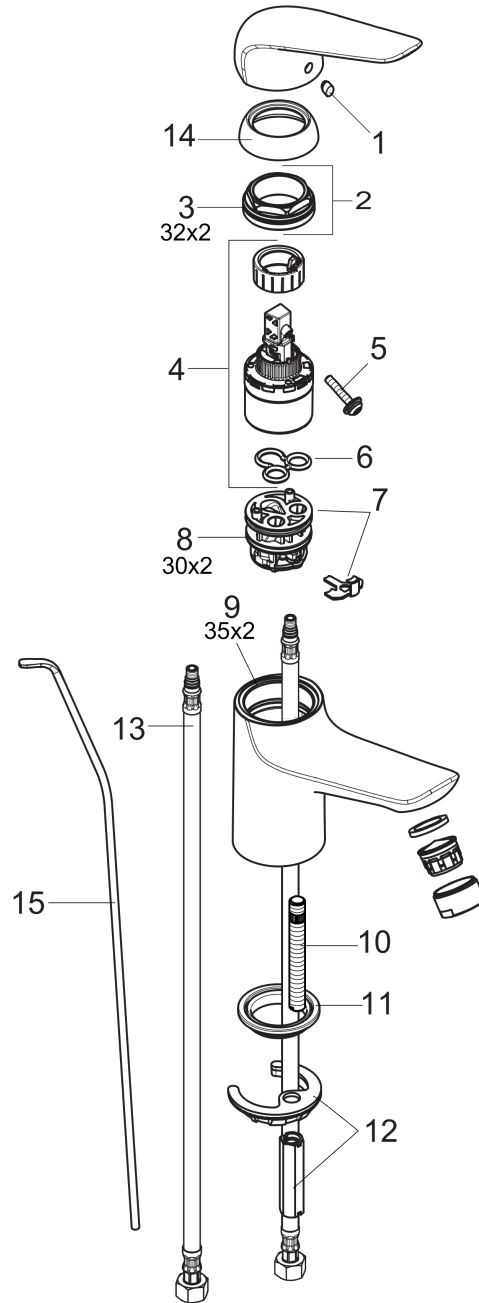

Focus N

Single-Hole Faucet 100 with Pop-Up Drain, 1.2 GPM

Finishes : **chrome** Part no. : 71030001

Description

Features

- Aerated spray
- Ceramic cartridge
- pop-up waste set G 1
- Material waste set: metal

Technology

Compliance

Product image

Scale drawing

Focus N

Single-Hole Faucet 100 with Pop-Up Drain, 1.2 GPM

Finishes : **chrome** Part no. : 71030001

Exploded drawing

Year of production: >07/18

Focus N

Single-Hole Faucet 100 with Pop-Up Drain, 1.2 GPM

Finishes : **chrome** Part no. : **71030001**

Spare parts list

Year of production: >07/18

Pos.	Description	Part no.	PC	PU
1	screw cover	96338000	0	1
2	nut	97209000	0	1
3	O-Ring 32x2	98193000	0	1
4	cartridge, assy	95646001	0	1
5	locking screw for handle	95140000	0	1
6	seal	95008000	0	1
7	adapter for cartridge	98750000	0	1
8	O-Ring 30x2	98186000	0	1
9	O-ring 35x2	92604000	0	1
10	screw M8 x 68	97736000	0	1
11	seal Ø 42	98722000	0	1
12	fixing set	96016000	0	1
13	connection hose 23½" M8x0,75 3/8"	98600001	0	1
14	flange	97406000	0	1
15	pull rod	96657000	0	1
a	pop up waste	88509000	0	1
b	handle	93192000	0	1
c	aerator M24x1 (4,5 l/min)	92877000	0	1