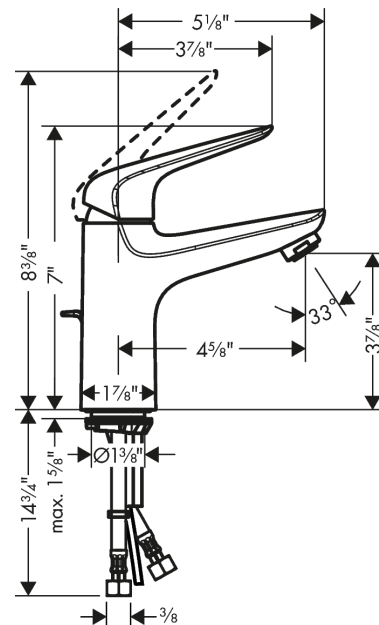

Focus N

Single-Hole Faucet 100 with Pop-Up Drain, 1.2 GPM

Finishes : **chrome** Part no. : 71030001

Description

Features

- Aerated spray
- Ceramic cartridge
- pop-up waste set G 1
- Material waste set: metal

Technology

Compliance

Product image

Scale drawing

Focus N

Single-Hole Faucet 100 with Pop-Up Drain, 1.2 GPM

Finishes : **chrome** Part no. : 71030001

Exploded drawing

Year of production: >07/18

Focus N

Single-Hole Faucet 100 with Pop-Up Drain, 1.2 GPM

Finishes : **chrome** Part no. : **71030001**

Spare parts list

Year of production: >07/18

Pos.	Description	Part no.	PC	PU
1	screw cover	96338000	0	1
2	nut	97209000	0	1
3	O-Ring 32x2	98193000	0	1
4	cartridge, assy	95646001	0	1
5	locking screw for handle	95140000	0	1
6	seal	95008000	0	1
7	adapter for cartridge	98750000	0	1
8	O-Ring 30x2	98186000	0	1
9	O-ring 35x2	92604000	0	1
10	screw M8 x 68	97736000	0	1
11	seal Ø 42	98722000	0	1
12	fixing set	96016000	0	1
13	connection hose 23½" M8x0,75 3/8"	98600001	0	1
14	flange	97406000	0	1
15	pull rod	96657000	0	1
a	pop up waste	88509000	0	1
b	handle	93192000	0	1
c	aerator M24x1 (4,5 l/min)	92877000	0	1