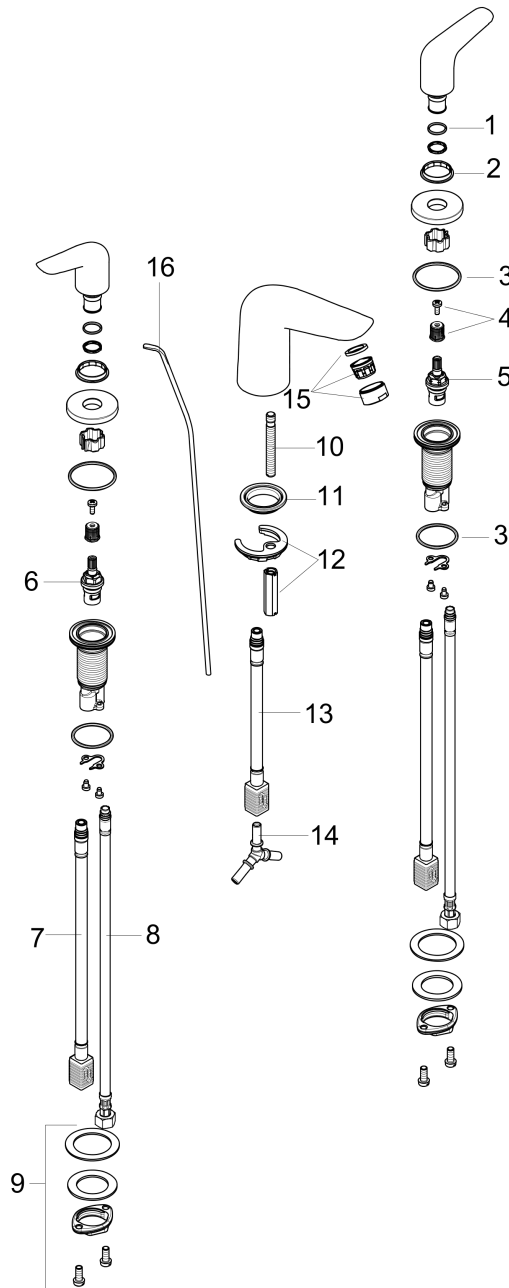

Focus N

Widespread Faucet 100 with Pop-Up Drain, 1.2 GPM

Finishes : **chrome** Part no. : 71140001

Description

Features

- Aerated spray
- Flow: 1.2 GPM (4.5 L/Min)
- 90° ceramic valves
- Includes pop-up drain

Item details

List Price \$ 299.00

Technology

Compliance

Product image

Scale drawing

Focus N

Widespread Faucet 100 with Pop-Up Drain, 1.2 GPM

Finishes : **chrome** Part no. : **71140001**

Exploded drawing

Year of production: >07/18

Focus N

Widespread Faucet 100 with Pop-Up Drain, 1.2 GPM

Finishes : **chrome** Part no. : **71140001**

Spare parts list

Year of production: >07/18

| Pos. | Description | Part no. | Price | PU |
|------|-------------------------------------|----------|-------|----|
| 1 | O-Ring 14x1,5 | 98201000 | - | 1 |
| 2 | set of color-rings cold / hot water | 95819000 | - | 1 |
| 3 | O-ring 33x2,5 | 92907000 | - | 1 |
| 4 | handle fixing set | 98932000 | - | 1 |
| 5 | shut off unit left closing | 95366000 | - | 1 |
| 6 | shut off unit right closing | 98817000 | - | 1 |
| 7 | connection hose 400 mm M10x1 | 92914000 | - | 1 |
| 8 | connection hose 450 mm M8x0,75 G3/8 | 97206000 | - | 1 |
| 9 | nut | 97209000 | - | 1 |
| 10 | screw M8 x 68 | 97736000 | - | 1 |
| 11 | seal Ø 42 | 98722000 | - | 1 |
| 12 | fixing set | 96016000 | - | 1 |
| 13 | connection hose 200 mm M10x1 | 92913000 | - | 1 |
| 14 | hose connection angel | 92905000 | - | 1 |
| 15 | aerator M24x1 (4,5 l/min) | 92879000 | - | 1 |
| 16 | pull rod | 96657000 | - | 1 |
| a | handle | 93199000 | - | 1 |
| b | escutcheon for handle | 92956000 | - | 1 |
| c | spout cpl. | 93198000 | - | 1 |
| d | pop up waste | 88509000 | - | 1 |