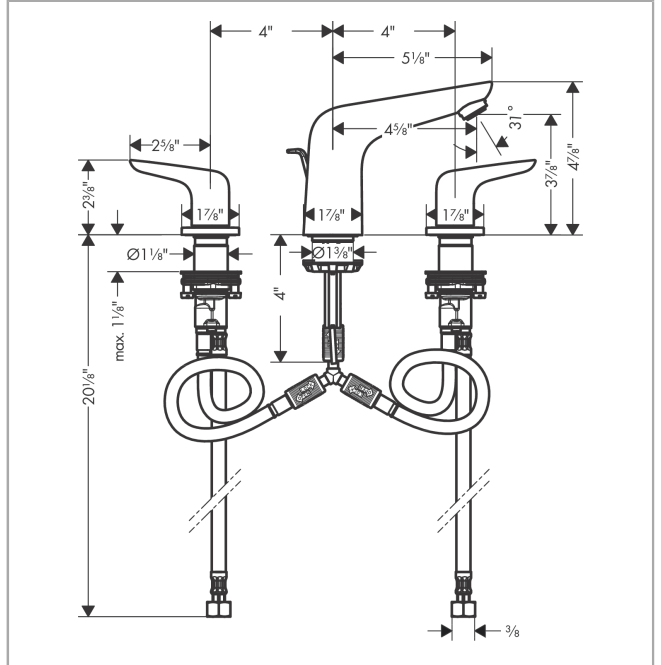

Focus N

Widespread Faucet 100 with Pop-Up Drain, 1.2 GPM

Finishes : **chrome** Part no. : 71140001

Description

Features

- Aerated spray
- Flow: 1.2 GPM (4.5 L/Min)
- 90° ceramic valves
- Includes pop-up drain

Item details

List Price \$ 299.00

Technology

Compliance

Product image

Scale drawing

Focus N

Widespread Faucet 100 with Pop-Up Drain, 1.2 GPM

Finishes : **chrome** Part no. : **71140001**

Exploded drawing

Year of production: >07/18

Focus N

Widespread Faucet 100 with Pop-Up Drain, 1.2 GPM

Finishes : **chrome** Part no. : **71140001**

Spare parts list

Year of production: >07/18

| Pos. | Description | Part no. | Price | PU |
|------|-------------------------------------|----------|-------|----|
| 1 | O-Ring 14x1,5 | 98201000 | - | 1 |
| 2 | set of color-rings cold / hot water | 95819000 | - | 1 |
| 3 | O-ring 33x2,5 | 92907000 | - | 1 |
| 4 | handle fixing set | 98932000 | - | 1 |
| 5 | shut off unit left closing | 95366000 | - | 1 |
| 6 | shut off unit right closing | 98817000 | - | 1 |
| 7 | connection hose 400 mm M10x1 | 92914000 | - | 1 |
| 8 | connection hose 450 mm M8x0,75 G3/8 | 97206000 | - | 1 |
| 9 | nut | 97209000 | - | 1 |
| 10 | screw M8 x 68 | 97736000 | - | 1 |
| 11 | seal Ø 42 | 98722000 | - | 1 |
| 12 | fixing set | 96016000 | - | 1 |
| 13 | connection hose 200 mm M10x1 | 92913000 | - | 1 |
| 14 | hose connection angel | 92905000 | - | 1 |
| 15 | aerator M24x1 (4,5 l/min) | 92879000 | - | 1 |
| 16 | pull rod | 96657000 | - | 1 |
| a | handle | 93199000 | - | 1 |
| b | escutcheon for handle | 92956000 | - | 1 |
| c | spout cpl. | 93198000 | - | 1 |
| d | pop up waste | 88509000 | - | 1 |