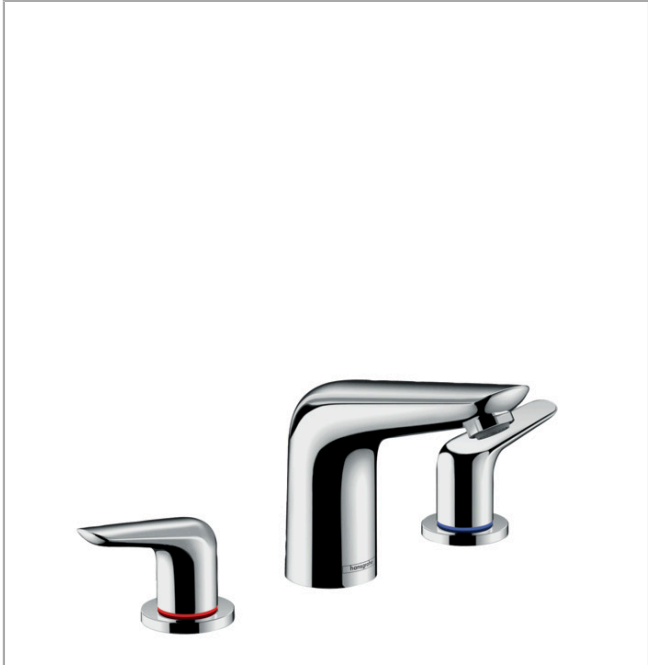

Focus N

Widespread Faucet 100 with Pop-Up Drain, 1.2 GPM

Finishes : **chrome** Part no. : 71140001

Description

Features

- Aerated spray
- Flow: 1.2 GPM (4.5 L/Min)
- 90° ceramic valves
- Includes pop-up drain

Item details

List Price \$ 299.00

Technology

Compliance

Product image

Scale drawing

Focus N

Widespread Faucet 100 with Pop-Up Drain, 1.2 GPM

Finishes : **chrome** Part no. : **71140001**

Exploded drawing

Year of production: >07/18

Focus N

Widespread Faucet 100 with Pop-Up Drain, 1.2 GPM

Finishes : **chrome** Part no. : **71140001**

Spare parts list