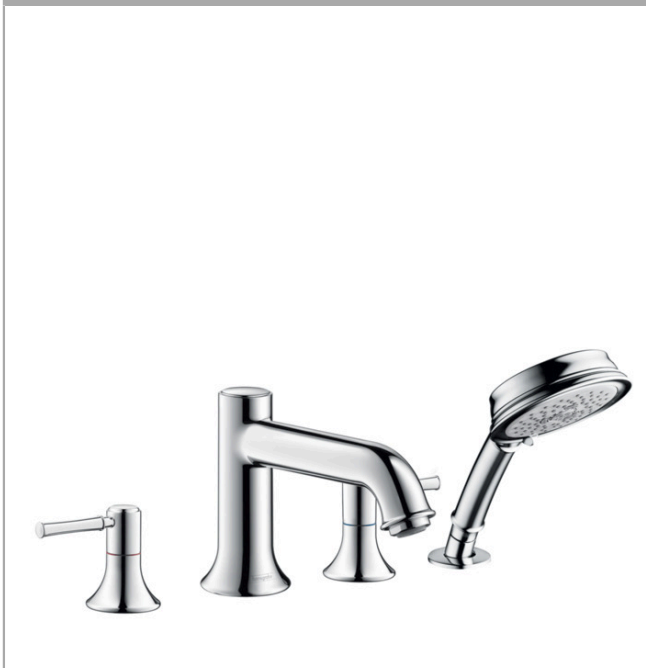

Talis C

4-Hole Roman Tub Set Trim with 1.8 GPM Handshower

Finishes : **chrome** Part no. : **14315001**

Description

Features

- 90° ceramic valves
- Integrated double backflow prevention
- integrated shower support
- Diverter for handshower

Technology

Compliance

Product image

Scale drawing