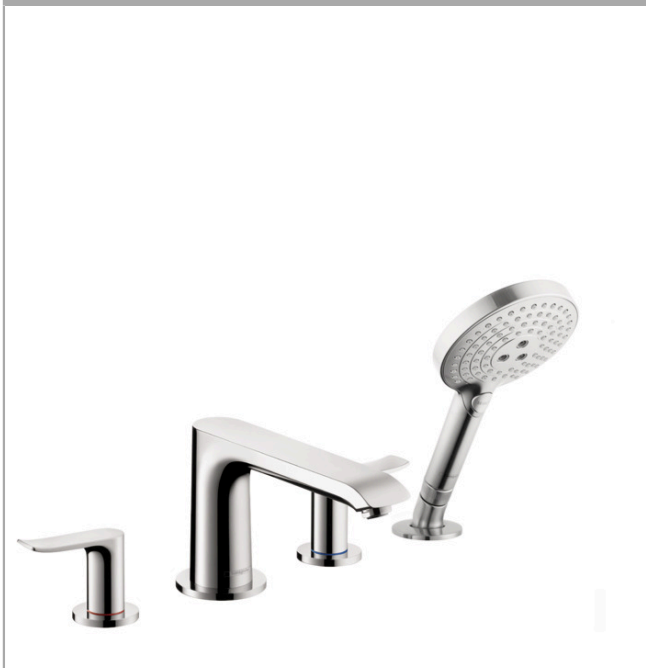

Metris

4-Hole Roman Tub Set Trim with 1.75 GPM Handshower

Finishes : **chrome** Part no. : **31404001**

Description

Features

- 90° ceramic valves
- Integrated double backflow prevention
- integrated shower support
- Diverter for handshower

Technology

Compliance

Product image