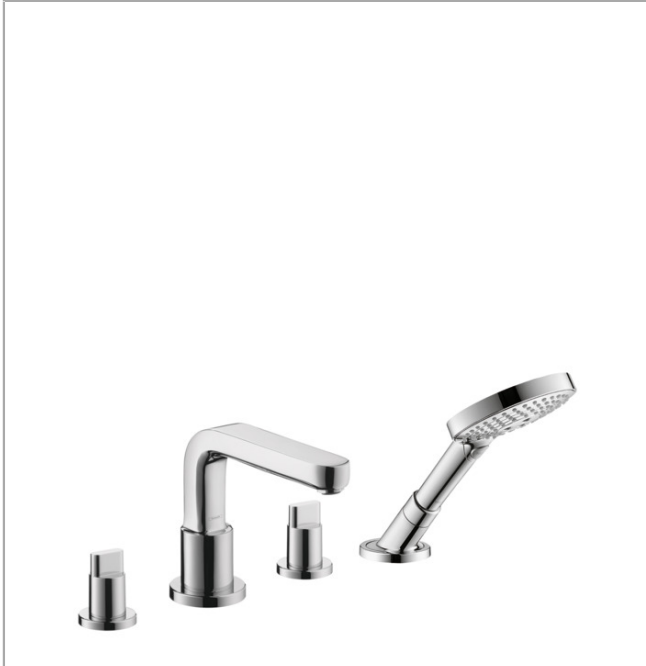

Metris S

4-Hole Roman Tub Set Trim with Full Handles and 1.75 GPM Handshower

Finishes : **chrome** Part no. : **31433001**

Description

Features

- 90° ceramic valves
- Integrated double backflow prevention
- Diverter for handshower

Compliance

Product image

Scale drawing