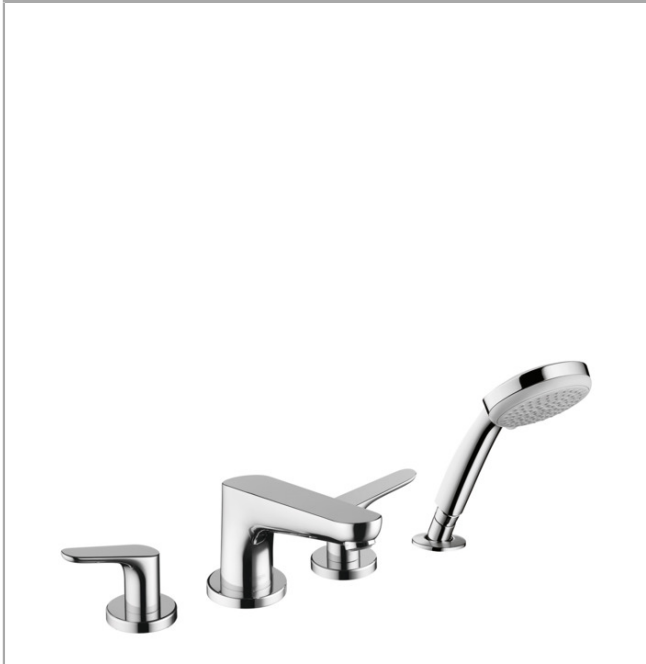

Focus

4-Hole Roman Tub Set Trim with 1.8 GPM Handshower

Finishes : **chrome** Part no. : **04766000**

Description

Features

- 90° ceramic valves
- Integrated double backflow prevention
- integrated shower support
- Diverter for handshower

Technology

Product image

Scale drawing