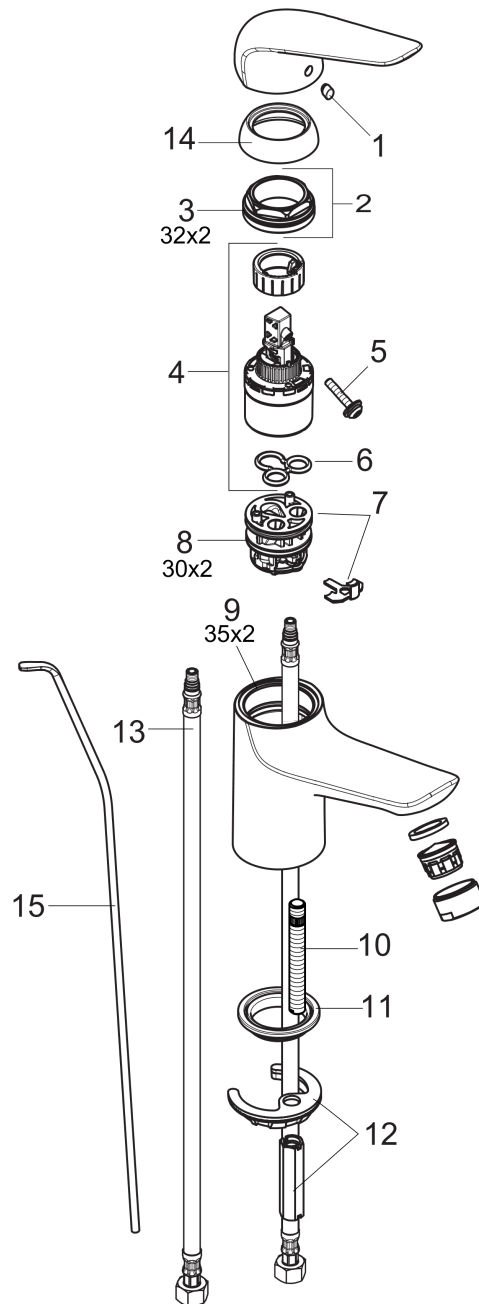

#### Scale drawing

## Focus N

Single-Hole Faucet 100 with Pop-Up Drain, 0.5 GPM

Finishes : **chrome** Part no. : **71035001**

### Exploded drawing

Year of production: >07/18

**Focus N**
**Single-Hole Faucet 100 with Pop-Up Drain, 0.5 GPM**

 Finishes : **chrome**    Part no. : **71035001**

**Spare parts list**

Year of production: &gt;07/18

Pos.	Description	Part no.	PC	PU
1	screw cover	96338000	0	1
2	nut	97209000	0	1
3	O-Ring 32x2	98193000	0	1
4	cartridge, assy	95646001	0	1
5	locking screw for handle	95140000	0	1
6	seal	95008000	0	1
7	adapter for cartridge	98750000	0	1
8	O-Ring 30x2	98186000	0	1
9	O-ring 35x2	92604000	0	1
10	screw M8 x 68	97736000	0	1
11	seal Ø 42	98722000	0	1
12	fixing set	96016000	0	1
13	connection hose 23½" M8x0,75 3/8"	98600001	0	1
14	flange	97406000	0	1
15	pull rod	96657000	0	1
a	pop up waste	88509000	0	1
b	handle	93192000	0	1
c	aerator M24x1 (1,9 l/min)	92300000	0	1