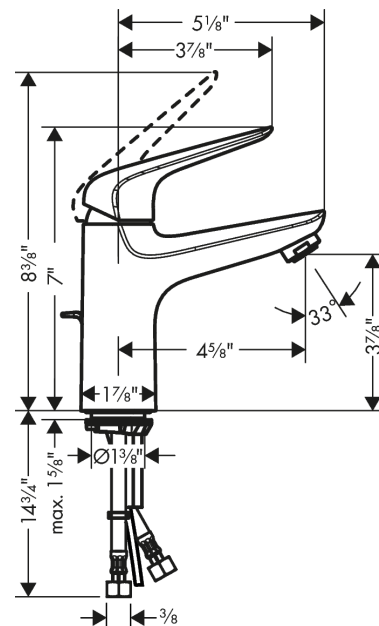

#### Scale drawing

### Exploded drawing

Year of production: >07/18

**Focus N**
**Single-Hole Faucet 100 with Pop-Up Drain, 0.5 GPM**

 Finishes : **chrome**    Part no. : **71035001**

**Spare parts list**

Year of production: &gt;07/18

Pos.	Description	Part no.	PC	PU
1	screw cover	96338000	0	1
2	nut	97209000	0	1
3	O-Ring 32x2	98193000	0	1
4	cartridge, assy	95646001	0	1
5	locking screw for handle	95140000	0	1
6	seal	95008000	0	1
7	adapter for cartridge	98750000	0	1
8	O-Ring 30x2	98186000	0	1
9	O-ring 35x2	92604000	0	1
10	screw M8 x 68	97736000	0	1
11	seal Ø 42	98722000	0	1
12	fixing set	96016000	0	1
13	connection hose 23½" M8x0,75 3/8"	98600001	0	1
14	flange	97406000	0	1
15	pull rod	96657000	0	1
a	pop up waste	88509000	0	1
b	handle	93192000	0	1
c	aerator M24x1 (1,9 l/min)	92300000	0	1