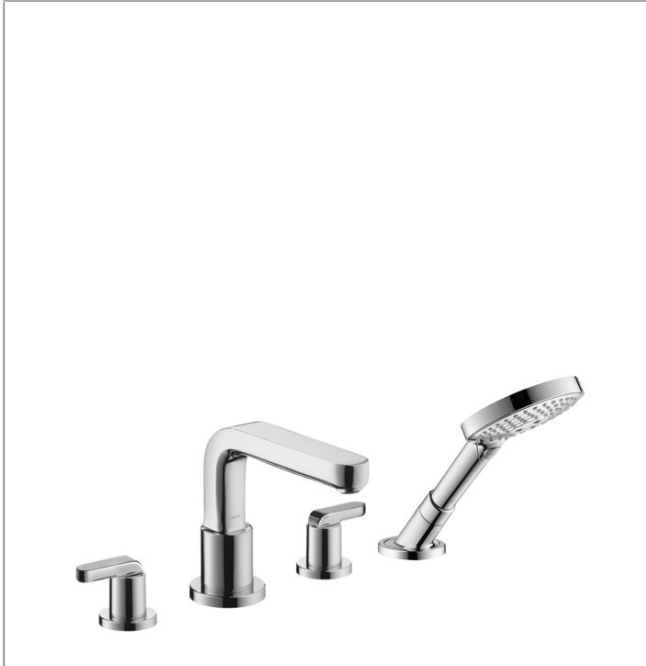

Metris S

4-Hole Roman Tub Set Trim with Lever Handles and 1.75 GPM Handshower

Finishes : **chrome** Part no. : **31408001**

Description

Features

- 90° ceramic valves
- Integrated double backflow prevention
- Diverter for handshower

Compliance

Product image