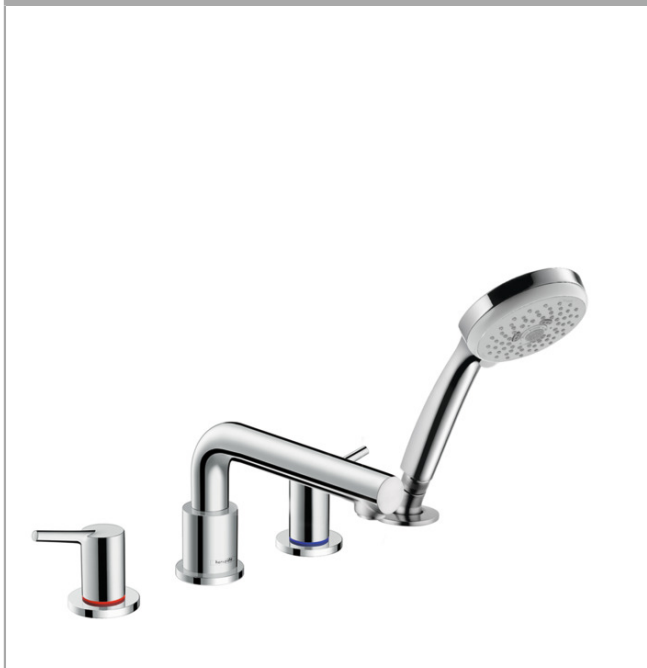

Talis S
4-Hole Roman Tub Set Trim with 1.8 GPM Handshower
Finishes : **chrome**   Part no. : **72414001**

Description

Features

- 90° ceramic valves
- Integrated double backflow prevention
- integrated shower support
- Diverter for handshower

Technology

Compliance

Product image