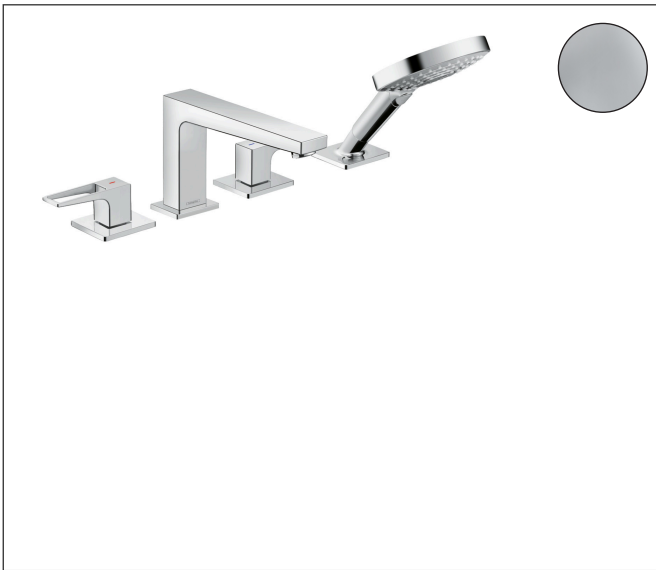

Brand hansgrohe
 Art. Name **Metropol** 4-Hole Roman Tub Set Trim with Loop Handles and 1.75 GPM Handshower
 Art. Nr. 74555001
 Surface Chrome
 Pos. 1

Product Picture

Features

- Maximum flow rate (at 3 bar): 22.7 l/min
- Flow rate of handshower (at 3 bar): 6.6 l/min
- Ceramic valves hot/cold 90°
- Non-return valve

Drawing

Technology