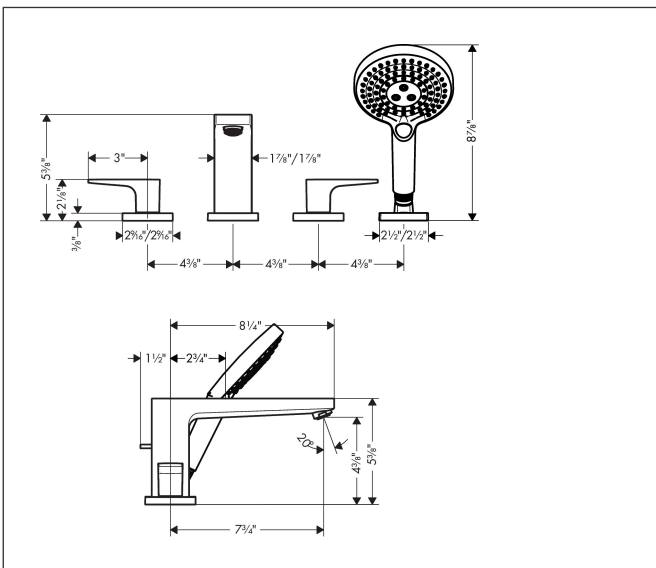

Brand hansgrohe
 Art. Name **Metropol** 4-Hole Roman Tub Set Trim with Loop Handles and 1.75 GPM Handshower
 Art. Nr. 74555001
 Surface Chrome
 Pos. 1

Product Picture

Features

- Maximum flow rate (at 3 bar): 22.7 l/min
- Flow rate of handshower (at 3 bar): 6.6 l/min
- Ceramic valves hot/cold 90°
- Non-return valve

Drawing

Technology