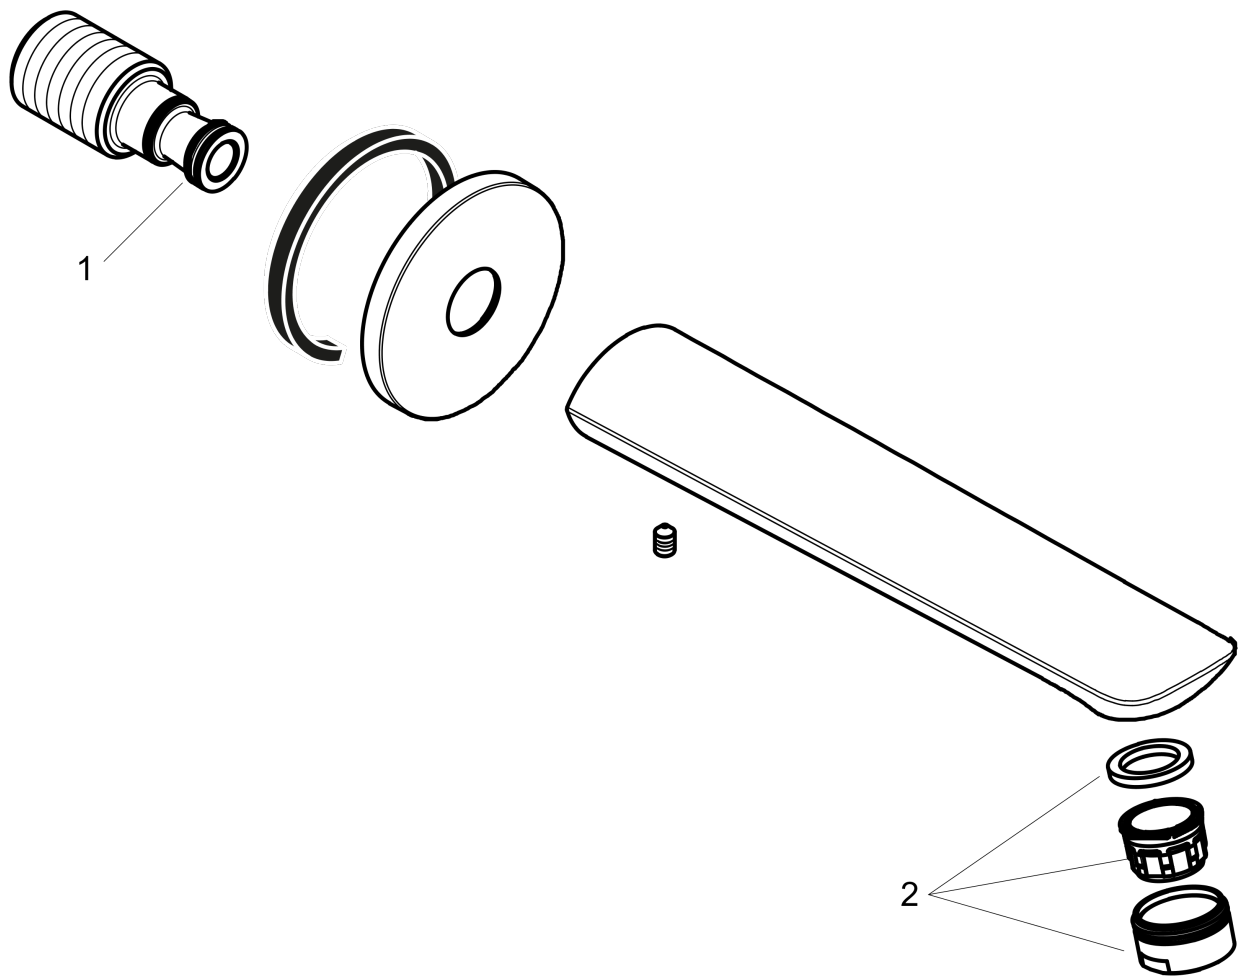

Focus N

Tub Spout

Finishes : **brushed nickel** Part no. : **71320821**

Description

Features

- Solid brass

Item details

List Price \$ 129.00

Compliance

Product image

Scale drawing

Focus N

Tub Spout

Finishes : **brushed nickel**

Part no. : **71320821**

Exploded drawing

Year of production: >06/18

Focus N

Tub Spout

Finishes : **brushed nickel** Part no. : **71320821**

Spare parts list

Year of production: >06/18

Pos.	Description	Part no.	Price	PU
1	O-ring 13x2	98128000	-	1
2	aerator M24x1 (30 l/min)	96512820	-	1