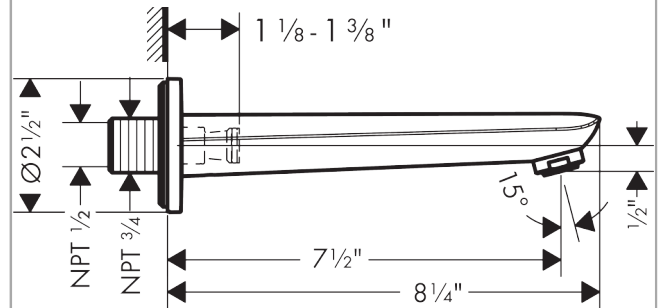

Focus N

Tub Spout

Finishes : **brushed nickel** Part no. : **71320821**

Description

Features

- Solid brass

Item details

List Price \$ 129.00

Compliance

Product image

Scale drawing

Focus N

Tub Spout

Finishes : **brushed nickel**

Part no. : **71320821**

Exploded drawing

Year of production: >06/18

Focus N

Tub Spout

Finishes : **brushed nickel** Part no. : **71320821**

Spare parts list

Year of production: >06/18

Pos.	Description	Part no.	Price	PU
1	O-ring 13x2	98128000	-	1
2	aerator M24x1 (30 l/min)	96512820	-	1