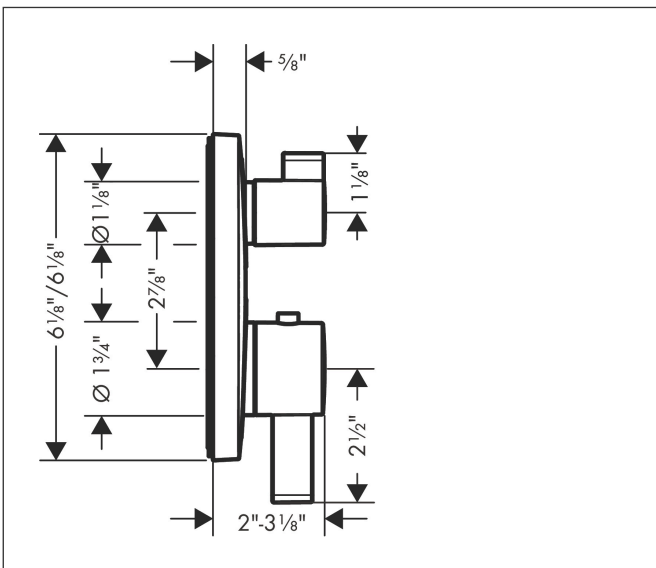

Brand hansgrohe
 Art. Name **Ecostat E** Thermostatic Trim with Volume Control
 Art. Nr. 15707001
 Surface Chrome
 Pos. 1

Product Picture

Features

- Volume control for 1 function
- Thermostat cartridge, ceramic cartridge
- Maximum flow rate (at 3 bar): 22.7 l/min
- Optimized for water-efficient shower products
- Safety stop at 40°C

Drawing

Technology

Brand hansgrohe
Art. Name **Ecostat E** Thermostatic Trim with Volume Control
Art. Nr. 15707001
Surface Chrome
Pos. 1

Spare Parts Drawings for build year: >07/20

Brand hansgrohe
 Art. Name **Ecostat E** Thermostatic Trim with Volume Control
 Art. Nr. 15707001
 Surface Chrome
 Pos. 1

Spare parts list for build year: >07/20

Pos.	Description	Article number
1	handle fixing set	95843000
2	hollow set screw M4x5	92846000
3	adapter for handle	95252000
4	O-ring 44x4	98471000
5	O-ring 30x5	98153000
6	sleeve	92216000
7	sleeve	96446000
8	holder for escutcheon	98793000
9	set of fixing screws	96454000
10	nut	98913000
11	thermostat cartridge	98282000
12	O-ring 25x2,5	92146000
13	O-ring 25x1,5	98146000
14	O-ring 20x1,5	98197000
15	shut off unit right closing	94009000
16	O-ring 36x2	98156000
17	set of screws	96525000
18	O-ring 16x2	98133000
19	noise reduction	94073000
20	set of non return valves DW 15	97350000
21	escutcheon 155 / 155 mm	92278001
22	extension 22 mm	15597000
23	compensation set 1 °	95521000
24	extension 25 mm	13595000
25	set of fixing screws	97747000
27	set of screws	93244000