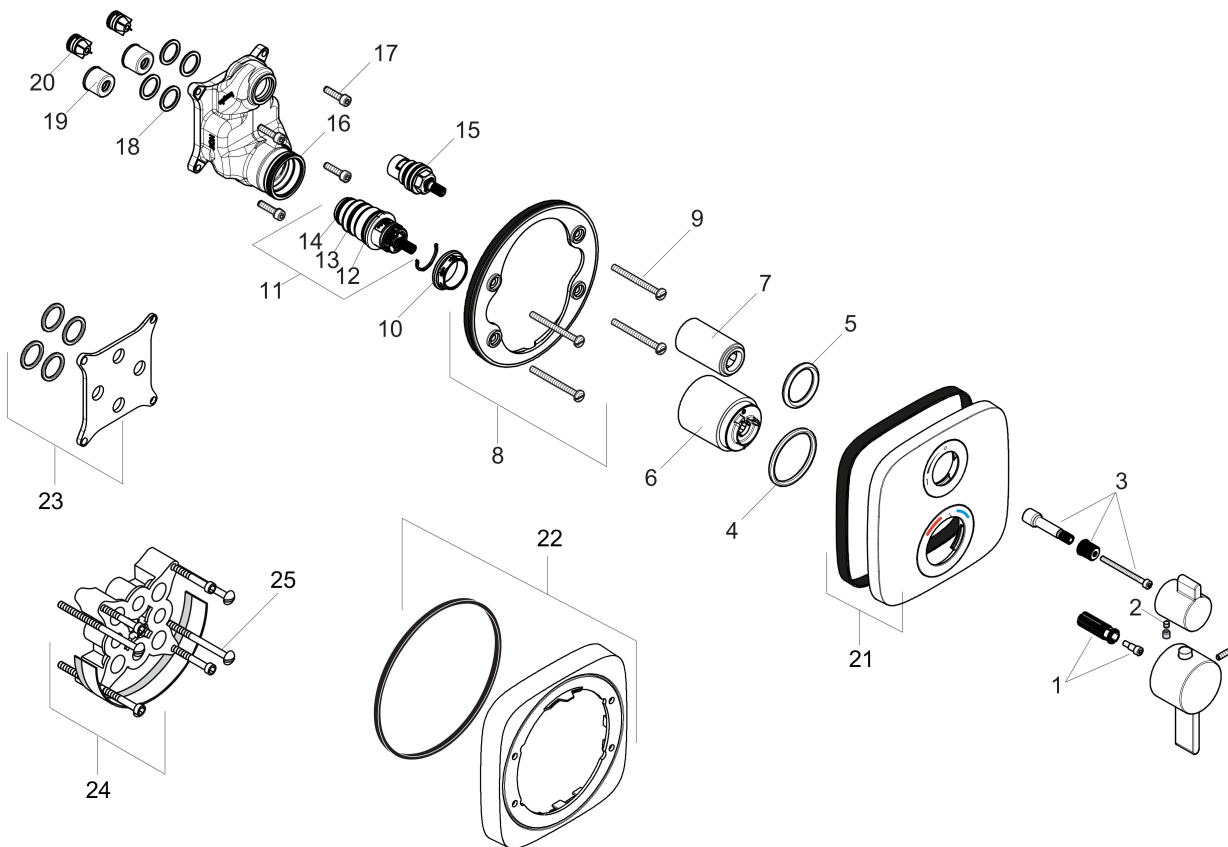

Brand hansgrohe
 Art. Name **Ecostat E** Thermostatic Trim with Volume Control
 Art. Nr. 15707001
 Surface Chrome
 Pos. 1

Product Picture

Features

- Volume control for 1 function
- Thermostat cartridge, ceramic cartridge
- Maximum flow rate (at 3 bar): 22.7 l/min
- Optimized for water-efficient shower products
- Safety stop at 40°C

Drawing

Technology

Brand hansgrohe
Art. Name **Ecostat E** Thermostatic Trim with Volume Control
Art. Nr. 15707001
Surface Chrome
Pos. 1

Spare Parts Drawings for build year: >07/20

Brand hansgrohe
 Art. Name **Ecostat E** Thermostatic Trim with Volume Control
 Art. Nr. 15707001
 Surface Chrome
 Pos. 1

Spare parts list for build year: >07/20

Pos.	Description	Article number
1	handle fixing set	95843000
2	hollow set screw M4x5	92846000
3	adapter for handle	95252000
4	O-ring 44x4	98471000
5	O-ring 30x5	98153000
6	sleeve	92216000
7	sleeve	96446000
8	holder for escutcheon	98793000
9	set of fixing screws	96454000
10	nut	98913000
11	thermostat cartridge	98282000
12	O-ring 25x2,5	92146000
13	O-ring 25x1,5	98146000
14	O-ring 20x1,5	98197000
15	shut off unit right closing	94009000
16	O-ring 36x2	98156000
17	set of screws	96525000
18	O-ring 16x2	98133000
19	noise reduction	94073000
20	set of non return valves DW 15	97350000
21	escutcheon 155 / 155 mm	92278001
22	extension 22 mm	15597000
23	compensation set 1 °	95521000
24	extension 25 mm	13595000
25	set of fixing screws	97747000
27	set of screws	93244000