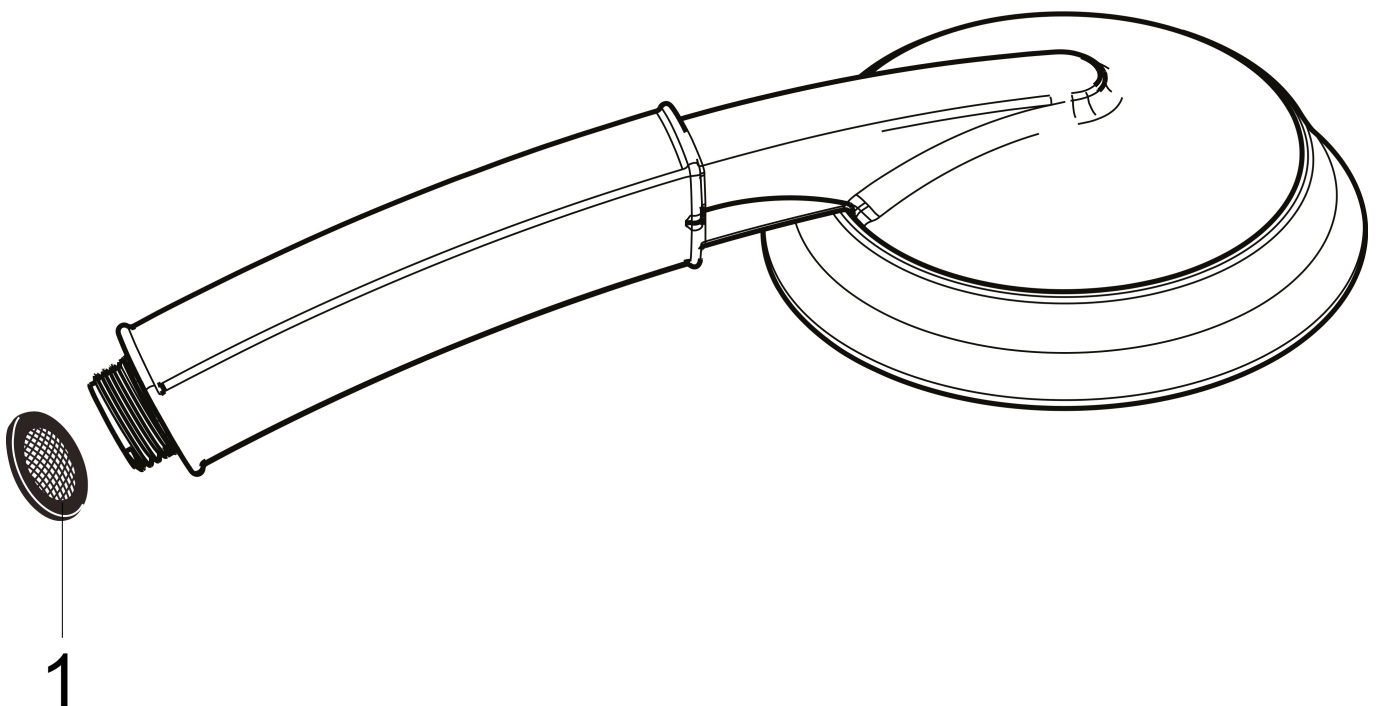

Brand hansgrohe
Art. Name **Raindance Classic** Handshower 100 3-Jet, 2.5 GPM
Art. Nr. 28548001
Surface Chrome
Pos. 1

Spare Parts Drawings for build year: >06/09