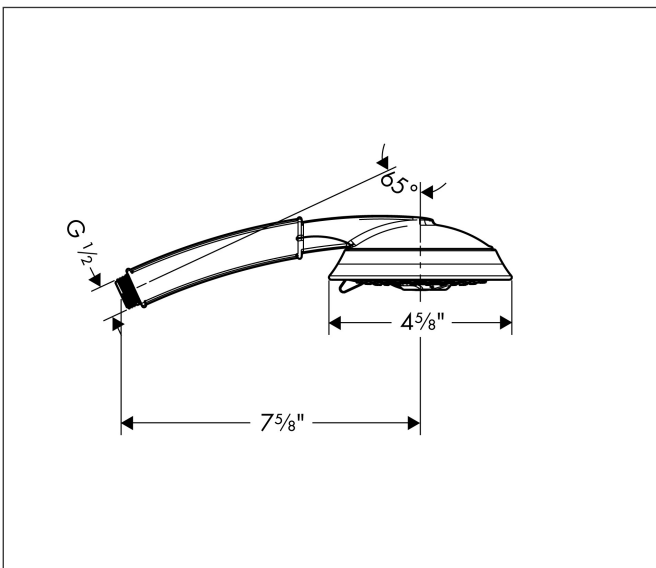

Drawing

Technology

Spray Types