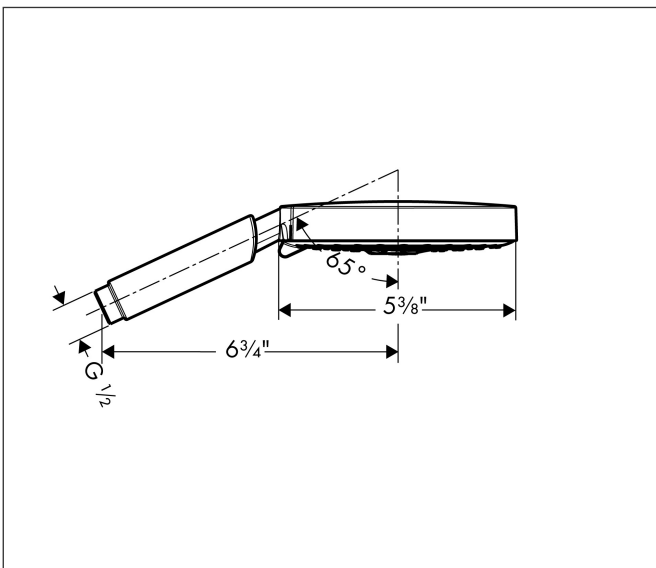

Drawing

Technology

Spray Types