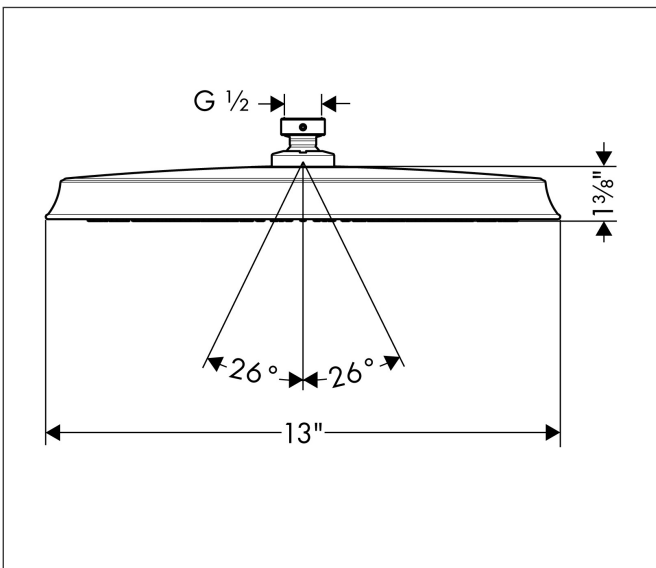

Drawing

Technology

Spray Types