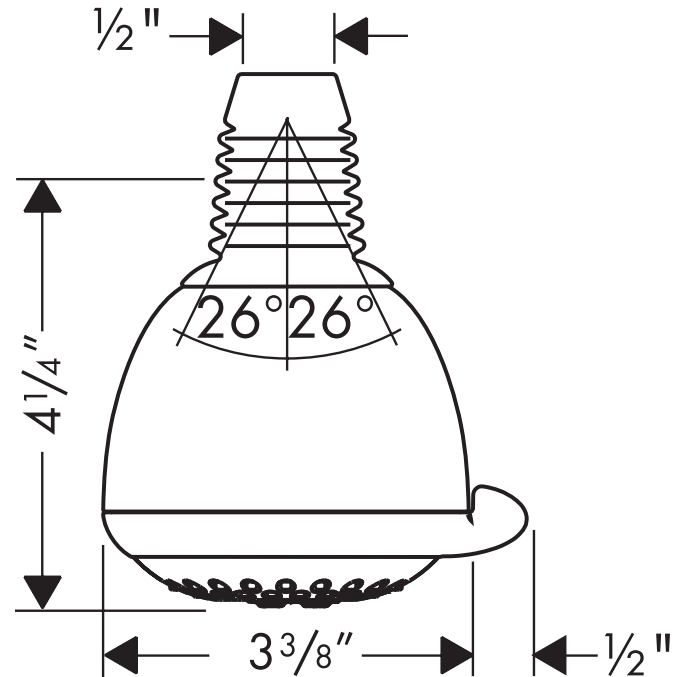

# Croma 2-Jet Showerhead

28448XX1

Available in Chrome (00), Brushed Nickel (82)

## Product Specification

Rubit™ cleaning system  
2 spray modes: full and massage  
40 no-clog spray channels  
Includes decorative rubber boot  
2.5 gpm

**hangrohe**