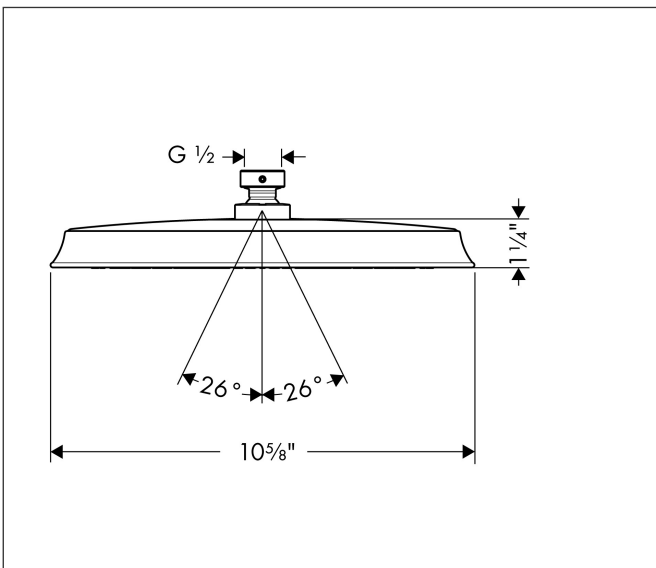

Brand hansgrohe
 Art. Name **Raindance Classic** Showerhead 240 1-Jet, 2.5 GPM
 Art. Nr. 28427001
 Surface Chrome
 Pos. 1

Product Picture

Features

- Showerhead size: 240 mm
- Spray pattern: RainAir
- Maximum flow rate (at 3 bar): 9.5 l/min
- 180 no-clog spray nozzles
- Spray disc surface: fully finished matching spray face
- EcoAir Technology
- Spray disc removable for cleaning

Drawing

Technology

Spray Types