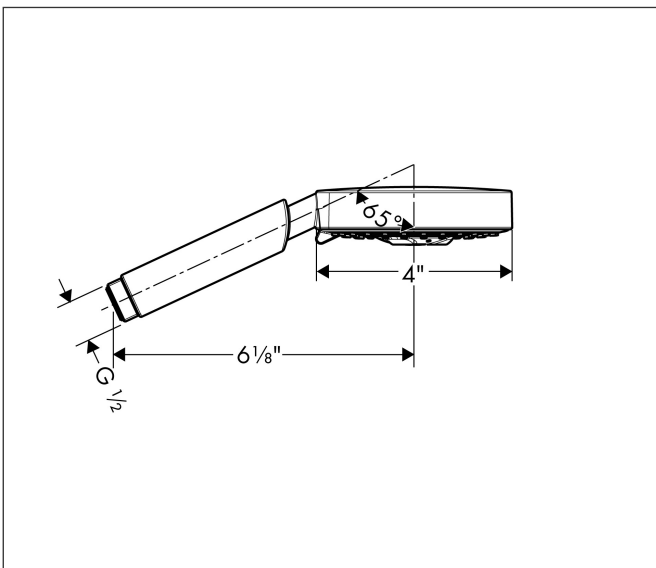

Brand hansgrohe
 Art. Name **Raindance S** Handshower 100 3-Jet, 2.5 GPM
 Art. Nr. 28504001
 Surface Chrome
 Pos. 1

Product Picture

Features

- Spray pattern: RainAir, BalanceAir, Whirl
- 65 no-clog spray nozzles
- Spray disc surface: grey
- Maximum flow rate (at 3 bar): 9.5 l/min

Drawing

Technology

Spray Types

Brand hansgrohe
Art. Name **Raindance S** Handshower 100 3-Jet, 2.5 GPM
Art. Nr. 28504001
Surface Chrome
Pos. 1

Spare Parts Drawings for build year: >07/06

Brand hansgrohe
Art. Name **Raindance S** Handshower 100 3-Jet, 2.5 GPM
Art. Nr. 28504001
Surface Chrome
Pos. 1