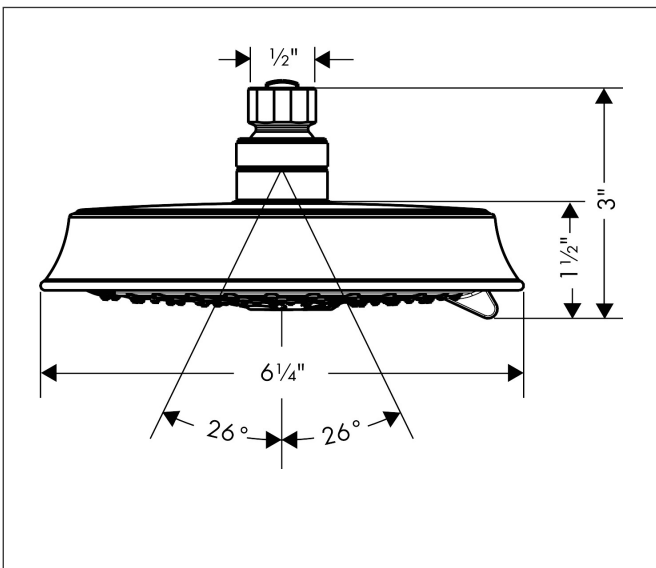

Drawing

Technology

Spray Types