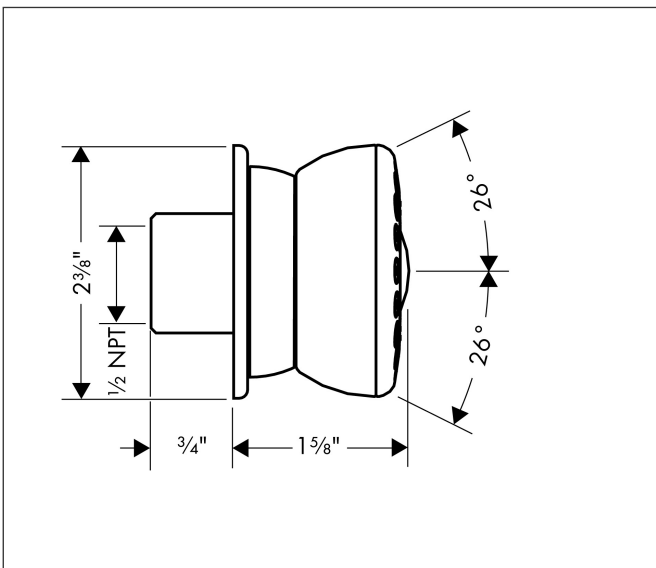

Brand hansgrohe
 Art. Name **Bodyvette** Bodyspray with Stop
 Art. Nr. 28467001
 Surface Chrome
 Pos. 1

Product Picture

Features

- Showerhead size: 60 mm
- Pause feature slows flow to trickle
- Maximum flow rate (at 3 bar): 9.5 l/min
- Connection thread: 1/2" NPT
- Material: metal

Drawing

Technology

Spray Types