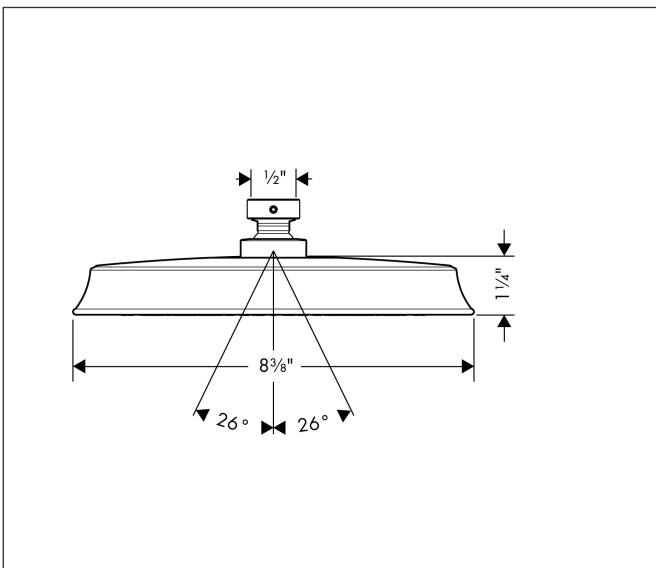

Drawing

Technology

Spray Types