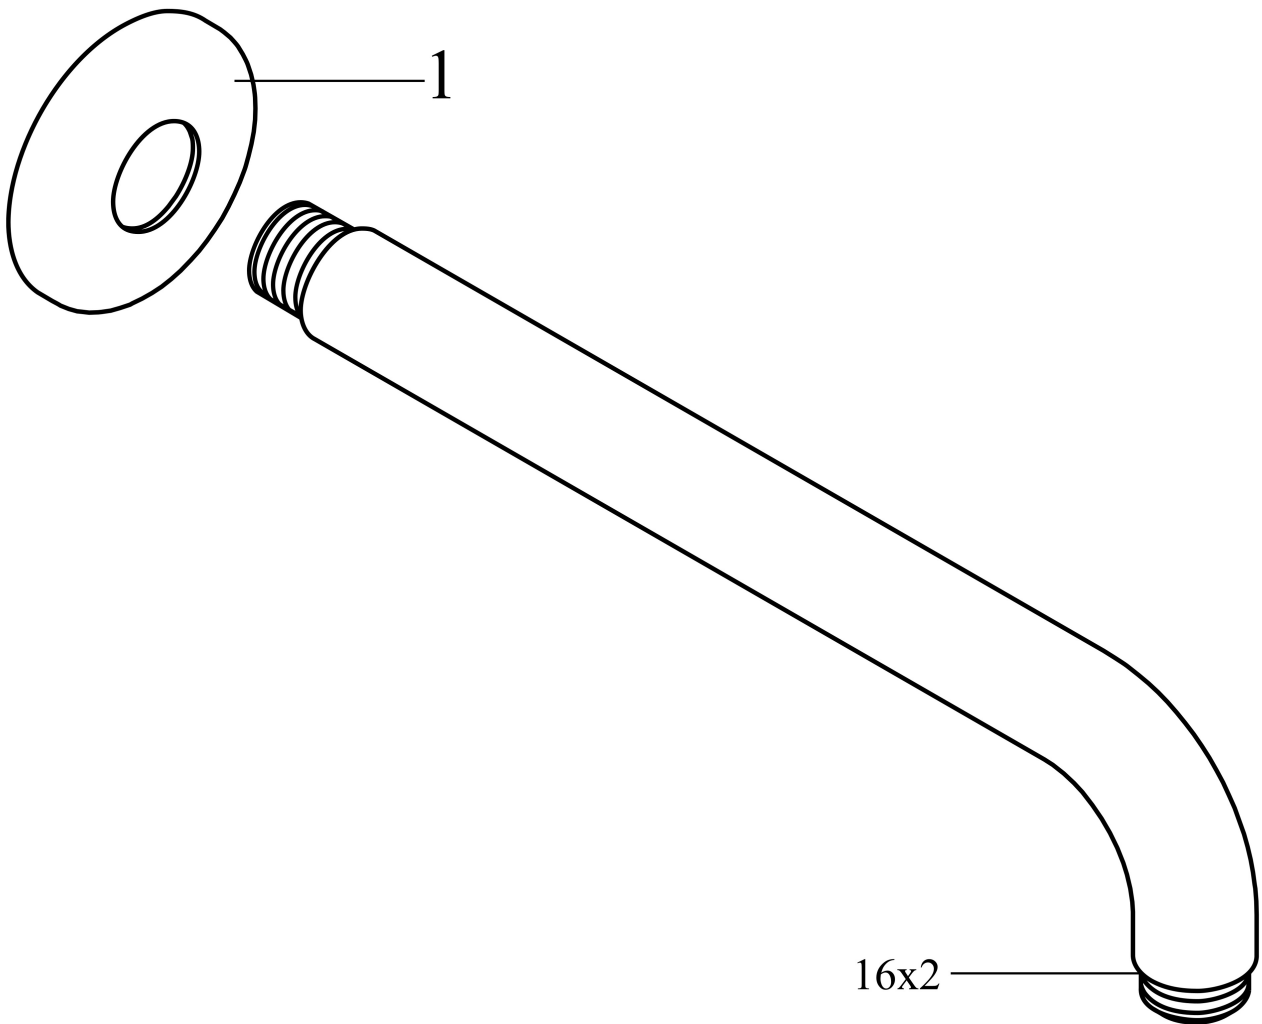

Brand hansgrohe
Art. Name Showerarm 9"
Art. Nr. 27422001
Surface Chrome
Pos. 1

Product Picture

Features

- Length: 23 l/min
- Solid brass
- Version: 90° angle
- Connection type: 1/2" NPT
- Showerarm, escutcheon, installation manual

Drawing

| | |
|-----------|--------------|
| Brand | hansgrohe |
| Art. Name | Showerarm 9" |
| Art. Nr. | 27422001 |
| Surface | Chrome |
| Pos. | 1 |

Spare Parts Drawings for build year: >11/03

Brand hansgrohe
Art. Name Showerarm 9"
Art. Nr. 27422001
Surface Chrome
Pos. 1

Spare parts list for build year: >11/03

| Pos. | Description | Article number |
|------|-------------|----------------|
| 1 | escutcheon | 28454000 |