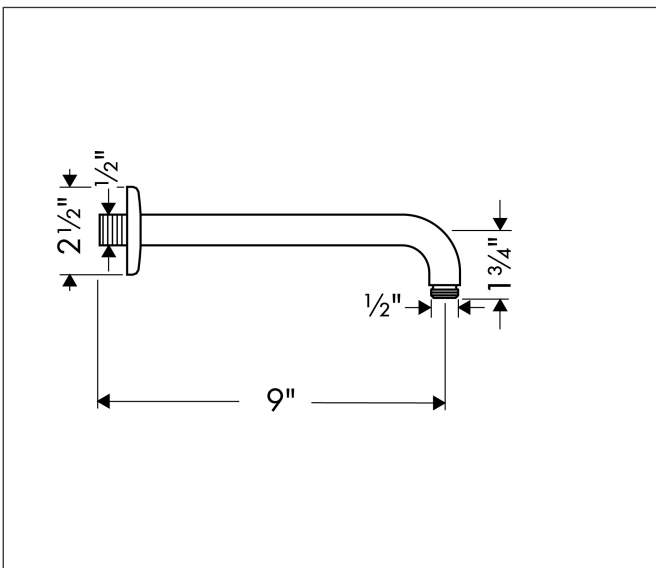

Brand hansgrohe
Art. Name Showerarm 9"
Art. Nr. 27422001
Surface Chrome
Pos. 1

Product Picture

Features

- Length: 23 l/min
- Solid brass
- Version: 90° angle
- Connection type: 1/2" NPT
- Showerarm, escutcheon, installation manual

Drawing

| | |
|-----------|--------------|
| Brand | hansgrohe |
| Art. Name | Showerarm 9" |
| Art. Nr. | 27422001 |
| Surface | Chrome |
| Pos. | 1 |

Spare Parts Drawings for build year: >11/03

Brand hansgrohe
Art. Name Showerarm 9"
Art. Nr. 27422001
Surface Chrome
Pos. 1