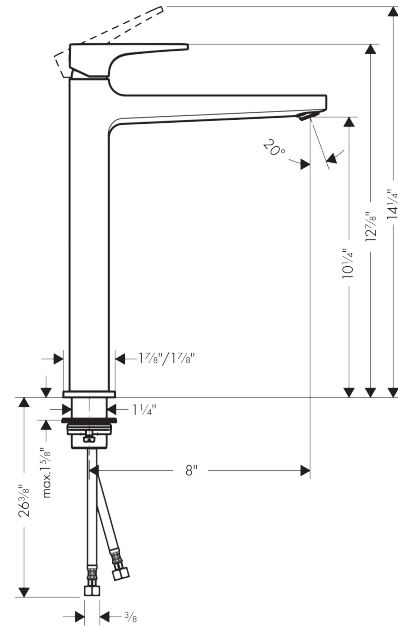

Metropol

Metropol 260 Single-Hole Faucet with Loop Handle without Pop-Up, 1.2 GPM

Finishes : **chrome** Part no. : **74513001**

Description

Features

- Solid brass
- Aerated spray
- Flow: 1.2 GPM
- Ceramic cartridge
- Pop-up assembly not included

Item details

List Price \$ 560.00

Technology

Compliance

Product image

Scale drawing

Metropol

Metropol 260 Single-Hole Faucet with Loop Handle without Pop-Up, 1.2 GPM

Finishes : **chrome** Part no. : **74513001**

Exploded drawing

Year of production: >10/17

Metropol

Metropol 260 Single-Hole Faucet with Loop Handle without Pop-Up, 1.2 GPM

Finishes : **chrome** Part no. : **74513001**

Spare parts list

Year of production: >10/17

Pos.	Description	Part no.	Price	PU
1	handle	93009000	-	1
2	screw cover	95704000	-	1
3	flange	92625000	-	1
4	nut	92689000	-	1
5	O-ring 27x1,5	92527000	-	1
6	O-ring 25x1,5	98146000	-	1
7	cartridge, assy	95973001	-	1
8	seal	98865000	-	1
9	adapter for cartridge	92628000	-	1
10	adapter for cartridge	98866000	-	1
11	O-ring 23x2	98398000	-	1
12	aerator M22x1	93098000	-	1
13	service tool	95661000	-	1
14	O-ring 32x1,5	92936000	-	1
15	escutcheon	93048000	-	1
16	fixing set (Ø 32)	13961000	-	1
17	flat seal	98749000	-	1
18	lever collar	97548000	-	1
19	connection hose 35½" M8x0,75 3/8"	96316001	-	1