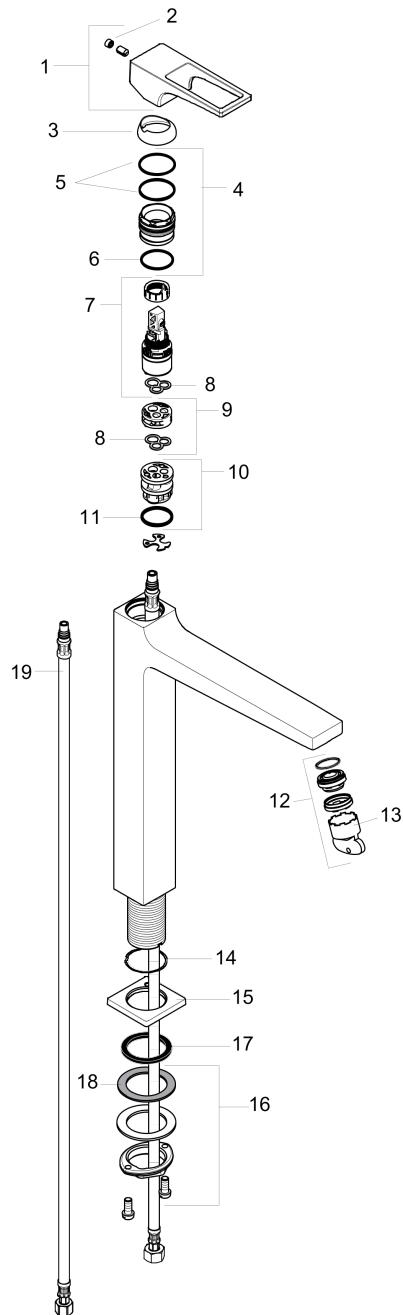

Metropol

Metropol 260 Single-Hole Faucet with Loop Handle without Pop-Up, 1.2 GPM

Finishes : **chrome** Part no. : **74513001**

Description

Features

- Solid brass
- Aerated spray
- Flow: 1.2 GPM
- Ceramic cartridge
- Pop-up assembly not included

Item details

List Price \$ 560.00

Technology

Compliance

Product image

Scale drawing

Metropol

Metropol 260 Single-Hole Faucet with Loop Handle without Pop-Up, 1.2 GPM

Finishes : **chrome** Part no. : **74513001**

Exploded drawing

Year of production: >10/17

Metropol

Metropol 260 Single-Hole Faucet with Loop Handle without Pop-Up, 1.2 GPM

Finishes : **chrome** Part no. : **74513001**

Spare parts list

Year of production: >10/17

Pos.	Description	Part no.	Price	PU
1	handle	93009000	-	1
2	screw cover	95704000	-	1
3	flange	92625000	-	1
4	nut	92689000	-	1
5	O-ring 27x1,5	92527000	-	1
6	O-ring 25x1,5	98146000	-	1
7	cartridge, assy	95973001	-	1
8	seal	98865000	-	1
9	adapter for cartridge	92628000	-	1
10	adapter for cartridge	98866000	-	1
11	O-ring 23x2	98398000	-	1
12	aerator M22x1	93098000	-	1
13	service tool	95661000	-	1
14	O-ring 32x1,5	92936000	-	1
15	escutcheon	93048000	-	1
16	fixing set (Ø 32)	13961000	-	1
17	flat seal	98749000	-	1
18	lever collar	97548000	-	1
19	connection hose 35½" M8x0,75 3/8"	96316001	-	1