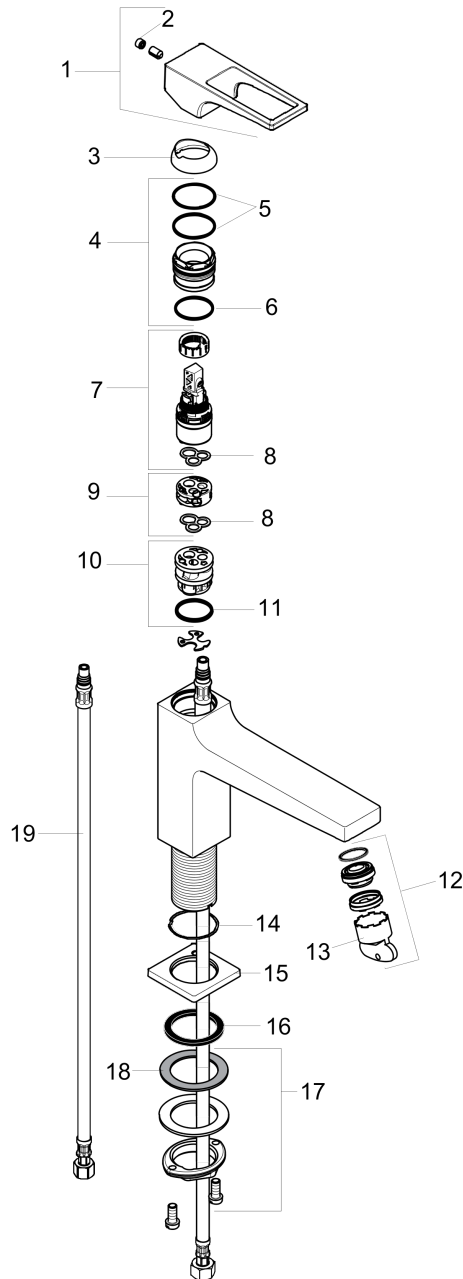

#### Scale drawing

## Metropol

Metropol 100 Single-Hole Faucet with Loop Handle without Pop-Up, 1.2 GPM

Finishes : chrome Part no. : 74505001

### Exploded drawing

Year of production: >10/17

### Spare parts list

Year of production: >10/17

Pos.	Description	Part no.	Price	PU
1	handle	93009000	-	1
2	screw cover	95704000	-	1
3	flange	92625000	-	1
4	nut	92689000	-	1
5	O-ring 27x1,5	92527000	-	1
6	O-ring 25x1,5	98146000	-	1
7	cartridge, assy	95973001	-	1
8	seal	98865000	-	1
9	adapter for cartridge	92628000	-	1
10	adapter for cartridge	98866000	-	1
11	O-ring 23x2	98398000	-	1
12	aerator M22x1	93098000	-	1
13	service tool	95661000	-	1
14	O-ring 32x1,5	92936000	-	1
15	escutcheon	93048000	-	1
16	flat seal	98749000	-	1
17	fixing set (Ø 32)	13961000	-	1
18	lever collar	97548000	-	1
19	connection hose 23½" M8x0,75 3/8"	98600001	-	1