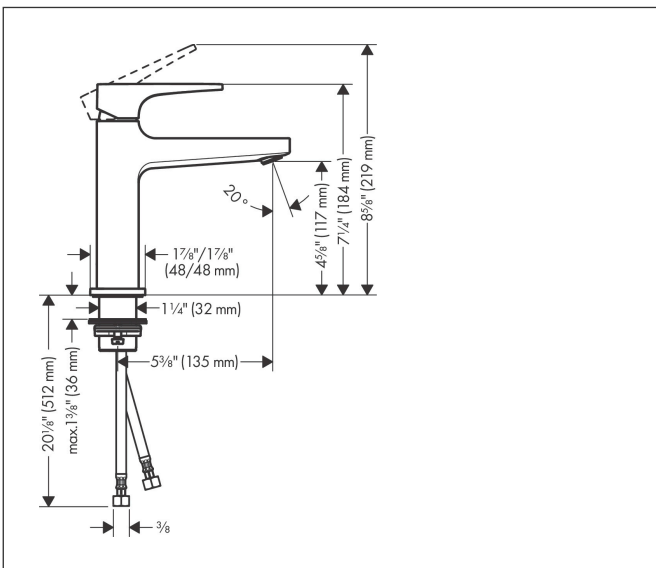

Brand hansgrohe
Art. Name **Metropol** Single-Hole Faucet without Pop-Up, Lever Handle
Art. Nr. 32510001
Surface Chrome
Pos. 1

Product Picture

Features

- Handle design: lever handle
- Spray pattern: aerated spray
- Maximum flow rate (at 3 bar): 4.5 l/min
- Ceramic cartridge

Drawing

Technology