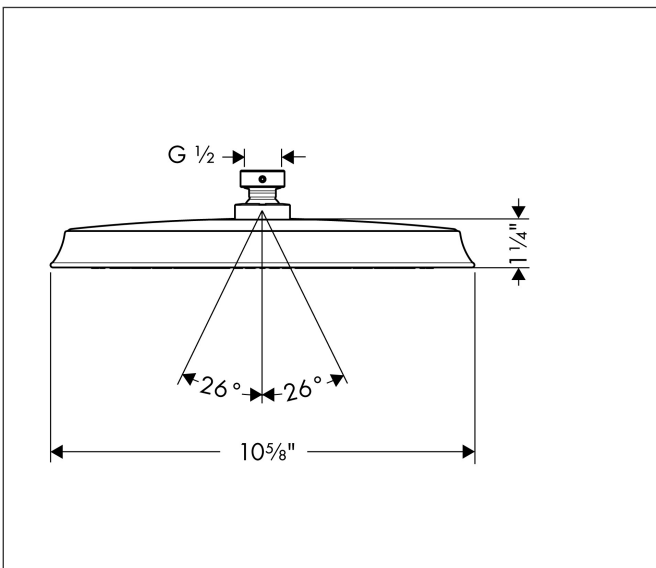

Brand hansgrohe
 Art. Name **Raindance Classic** Showerhead 240 1-Jet, 1.75 GPM
 Art. Nr. 27367001
 Surface Chrome
 Pos. 1

Product Picture

Features

- Showerhead size: 240 mm
- Spray pattern: Rain
- Maximum flow rate (at 3 bar): 6.6 l/min
- 140 no-clog spray nozzles
- Spray disc surface: fully finished matching spray face
- Spray disc removable for cleaning

Drawing

Technology

Spray Types