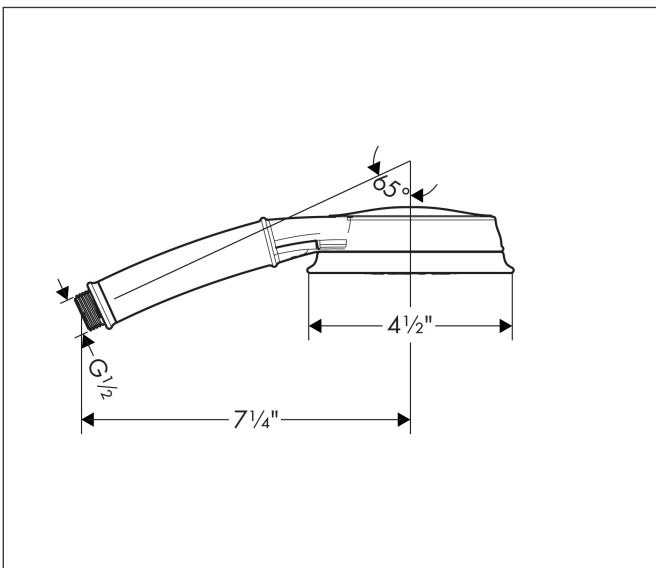

Brand hansgrohe
 Art. Name **Croma 100 Classic** Handshower 3-Jet, 1.8 GPM
 Art. Nr. 04753000
 Surface Chrome
 Pos. 1

Product Picture

Features

- Spray pattern: Rain, Massage spray, Shampoo spray
- 75 no-clog spray nozzles
- Maximum flow rate (at 3 bar): 6.8 l/min

Drawing

Technology

Spray Types

Brand hansgrohe
Art. Name **Croma 100 Classic** Handshower 3-Jet, 1.8 GPM
Art. Nr. 04753000
Surface Chrome
Pos. 1

Spare Parts Drawings for build year: >01/18

Brand hansgrohe
Art. Name **Croma 100 Classic** Handshower 3-Jet, 1.8 GPM
Art. Nr. 04753000
Surface Chrome
Pos. 1

Spare parts list for build year: >01/18

Pos.	Description	Article number
1	filter packing	94246000