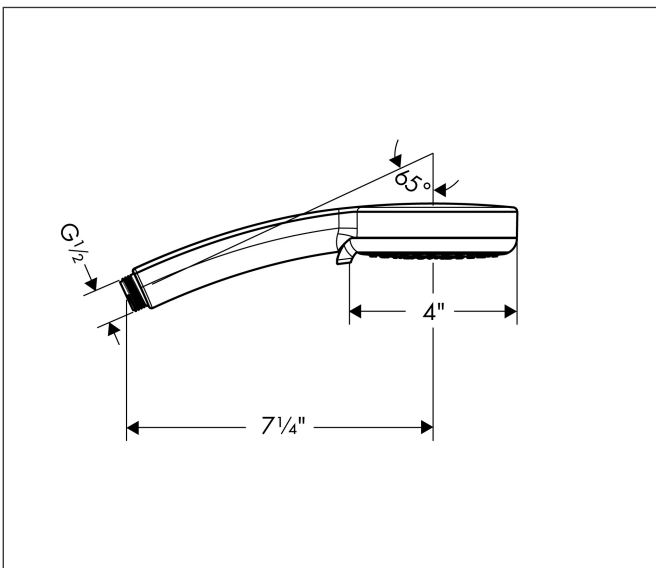

Drawing

Technology

Spray Types