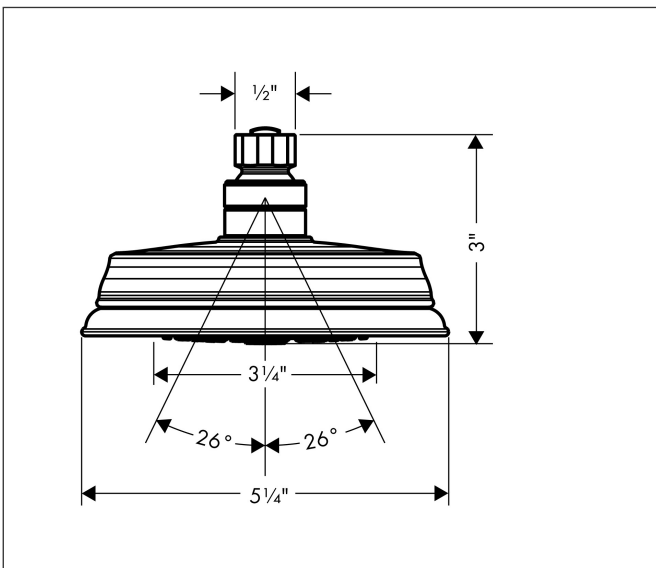

Drawing

Technology

Spray Types