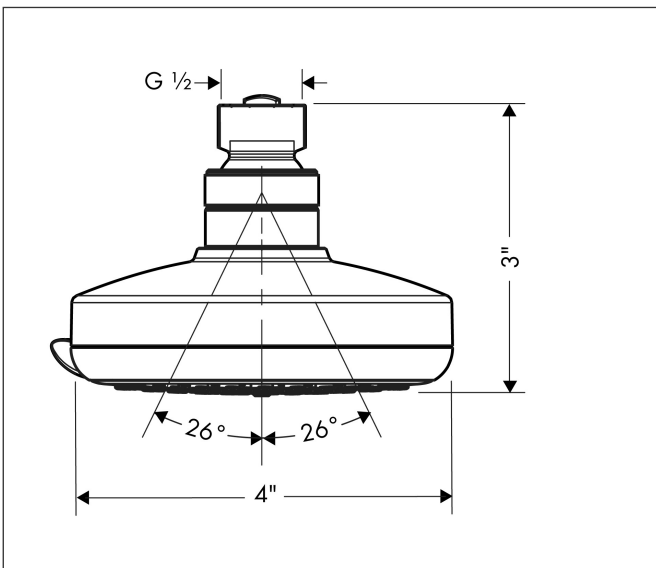

Brand hansgrohe
 Art. Name **Croma 100** Showerhead E 3-Jet, 1.8 GPM
 Art. Nr. 04733000
 Surface Chrome
 Pos. 1

Product Picture

Features

- Showerhead size: 100 mm
- Spray pattern: Rain, Massage spray, Shampoo spray
- Maximum flow rate (at 3 bar): 6.8 l/min
- Adjustment with shift on overhead shower
- 75 no-clog spray nozzles
- Spray disc surface: grey

Drawing

Technology

Spray Types