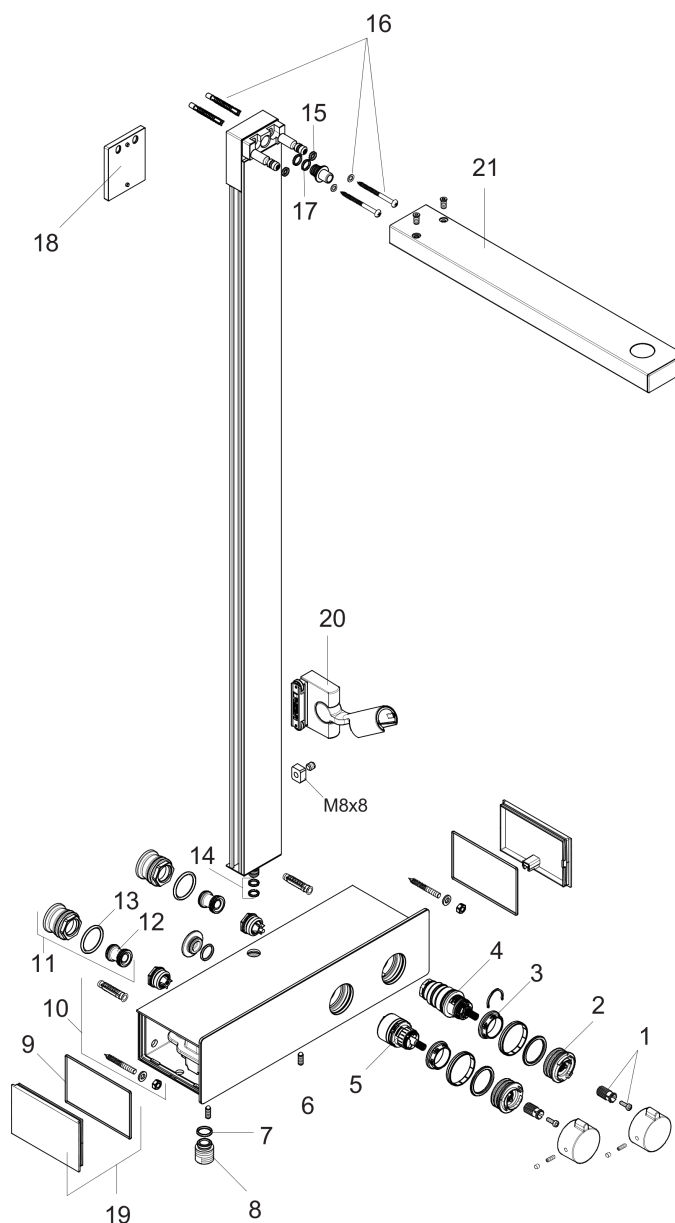

Raindance E
Showerpipe without Shower Components
 Finishes : **chrome** Part no. : **04732000**

Description

Features

- Anti-scald 100° safety stop
- Integrated volume control/diverter for 2 functions
- Exposed installation

Item details

List Price \$ 880.00

Compliance

Product image

Scale drawing

Raindance E
Showerpipe without Shower Components
Finishes : **chrome** Part no. : **04732000**

Exploded drawing

Year of production: >03/18

Raindance E
Showerpipe without Shower Components
 Finishes : **chrome** Part no. : **04732000**

Spare parts list

Year of production: >03/18

Pos.	Description	Part no.	Price	PU
1	handle fixing set	93228000	-	1
2	safety set	93229000	-	1
3	nut	98913000	-	1
4	thermostat cartridge	98282001	-	1
5	shut off unit with selector	98283000	-	1
6	hollow set screw M6x16 including o-ring 29x3	98372000	-	1
7	O-ring 14x2	98129000	-	1
8	connecting thread	95392000	-	1
9	O-ring 76x2,5	98431000	-	1
10	mounting kit	98744000	-	1
11	set of S-unions	95772001	-	1
12	noise reduction	96429000	-	1
13	O-ring 29x3	98371000	-	1
14	O-ring 9x1,5	98117000	-	1
15	O-ring 6x2	98458000	-	1
16	mounting set	96179000	-	1
17	O-ring 10x1,5	98123000	-	1
18	tile-matching-disk	93146000	-	1
19	cover	93225000	-	1
20	support, assy	93100000	-	1
21	shower arm	93221000	-	1