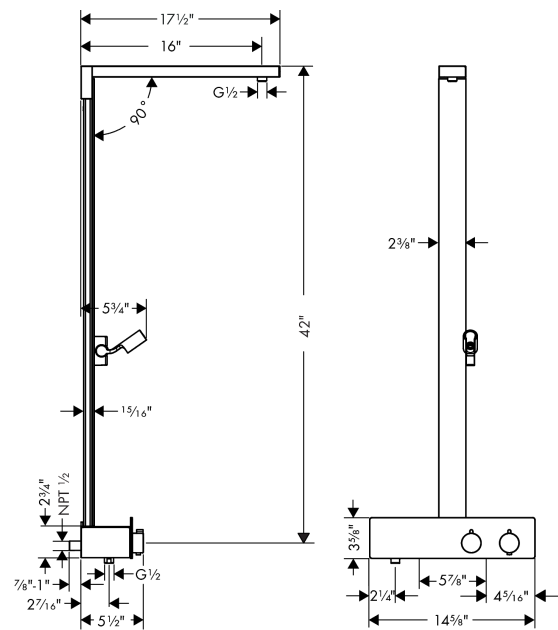

Raindance E
Showerpipe without Shower Components
 Finishes : **chrome** Part no. : **04732000**

Description

Features

- Anti-scald 100° safety stop
- Integrated volume control/diverter for 2 functions
- Exposed installation

Item details

List Price \$ 880.00

Compliance

Product image

Scale drawing

Raindance E
Showerpipe without Shower Components
Finishes : **chrome** Part no. : **04732000**

Exploded drawing

Year of production: >03/18

Raindance E
Showerpipe without Shower Components
 Finishes : **chrome** Part no. : **04732000**

Spare parts list

Year of production: >03/18

Pos.	Description	Part no.	Price	PU
1	handle fixing set	93228000	-	1
2	safety set	93229000	-	1
3	nut	98913000	-	1
4	thermostat cartridge	98282001	-	1
5	shut off unit with selector	98283000	-	1
6	hollow set screw M6x16 including o-ring 29x3	98372000	-	1
7	O-ring 14x2	98129000	-	1
8	connecting thread	95392000	-	1
9	O-ring 76x2,5	98431000	-	1
10	mounting kit	98744000	-	1
11	set of S-unions	95772001	-	1
12	noise reduction	96429000	-	1
13	O-ring 29x3	98371000	-	1
14	O-ring 9x1,5	98117000	-	1
15	O-ring 6x2	98458000	-	1
16	mounting set	96179000	-	1
17	O-ring 10x1,5	98123000	-	1
18	tile-matching-disk	93146000	-	1
19	cover	93225000	-	1
20	support, assy	93100000	-	1
21	shower arm	93221000	-	1