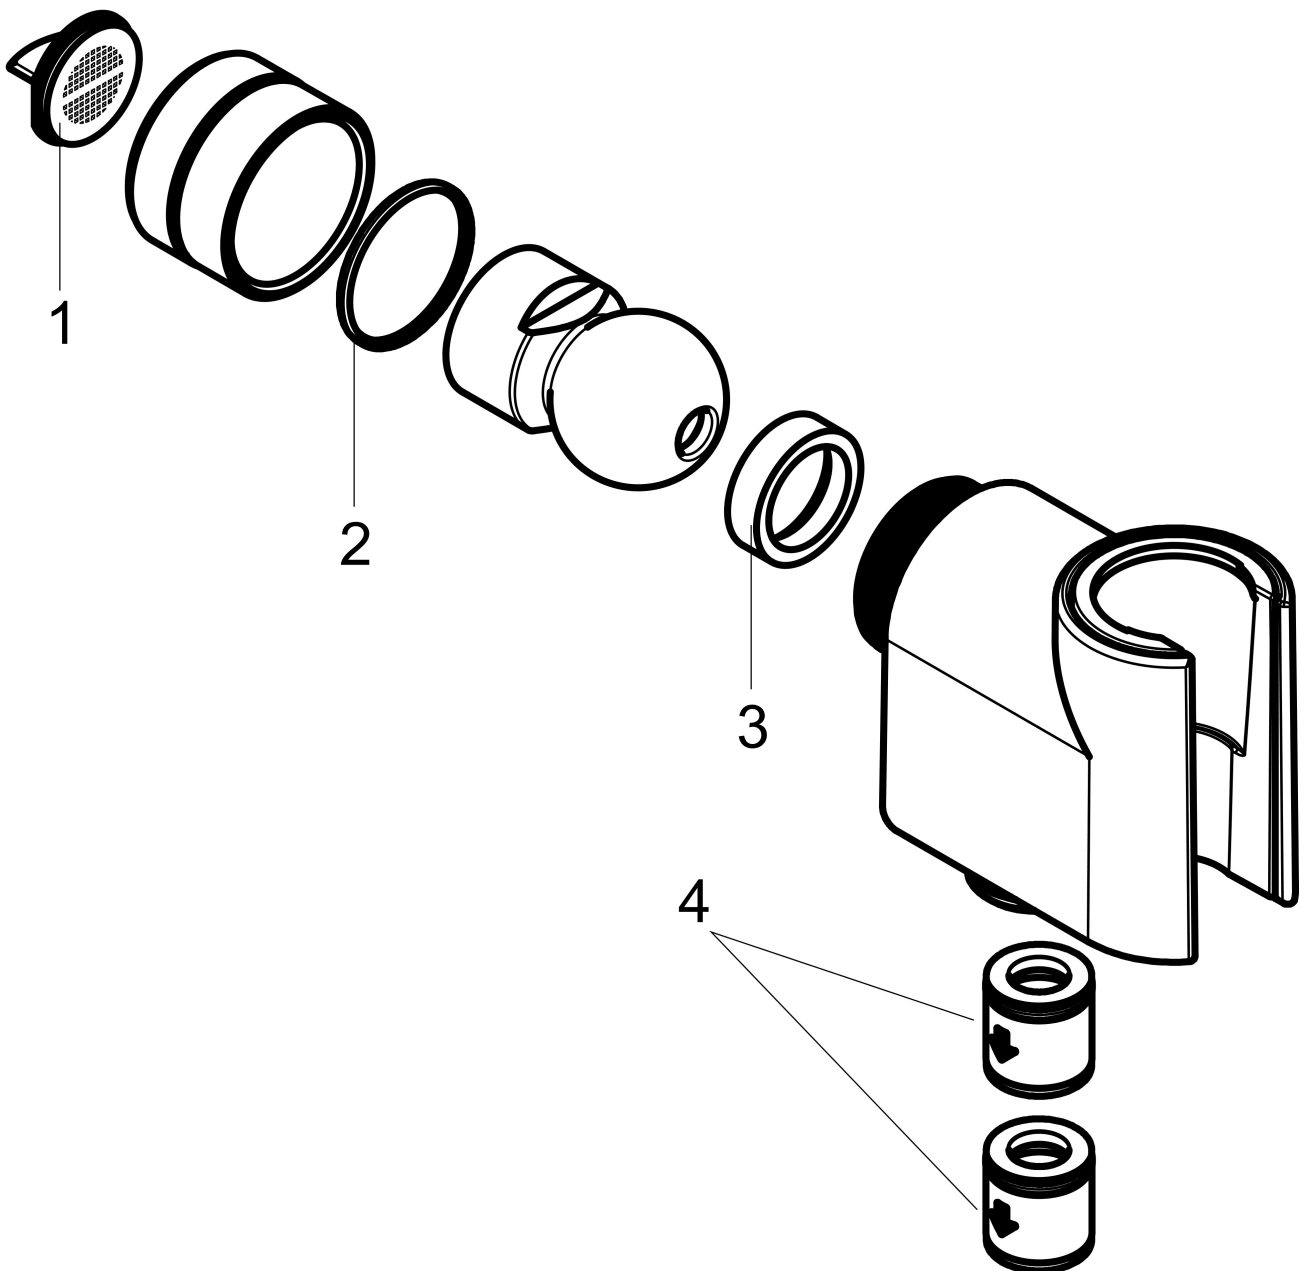

Brand hansgrohe
Art. Name Showerarm Mount for Handshower
Art. Nr. 04580000
Surface Chrome
Pos. 1

Product Picture

Features

- For shower hoses with a conical nut

Drawing

Brand hansgrohe
Art. Name Showerarm Mount for Handshower
Art. Nr. 04580000
Surface Chrome
Pos. 1

Spare Parts Drawings for build year: >03/18

Brand hansgrohe
 Art. Name Showerarm Mount for Handshower
 Art. Nr. 04580000
 Surface Chrome
 Pos. 1

Spare parts list for build year: >03/18

Pos.	Description	Article number
1	filter packing	88649000
2	lever collar	97536000
3	seal	97606000
4	set of non return valves DW 15	94074000
a	nut	97958000