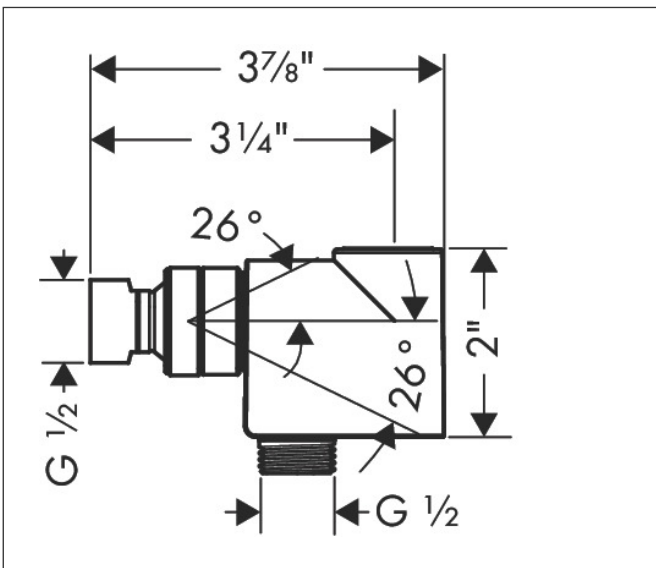

Brand hansgrohe
Art. Name Showerarm Mount for Handshower
Art. Nr. 04580000
Surface Chrome
Pos. 1

Product Picture

Features

- For shower hoses with a conical nut

Drawing

Brand hansgrohe
Art. Name Showerarm Mount for Handshower
Art. Nr. 04580000
Surface Chrome
Pos. 1

Spare Parts Drawings for build year: >03/18

Brand hansgrohe
 Art. Name Showerarm Mount for Handshower
 Art. Nr. 04580000
 Surface Chrome
 Pos. 1

Spare parts list for build year: >03/18

Pos.	Description	Article number
1	filter packing	88649000
2	lever collar	97536000
3	seal	97606000
4	set of non return valves DW 15	94074000
a	nut	97958000