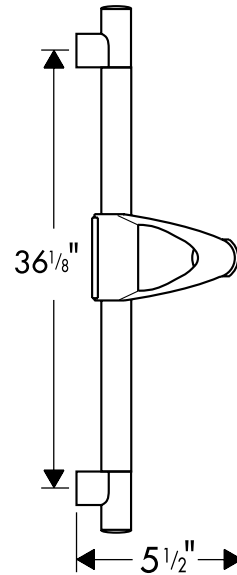

Unica'D™ Wall Bar

27938 39" Bar

27934 24" Bar

Available in Chrome and Polished Brass

Product Specification

Self-locking handshower support pivots left and right and is angle adjustable.

No buttons or knobs for easy slide adjustment.

ADA compliant.

Includes installation hardware.

Available accessory: 28689 Self-draining Double Soap Dish