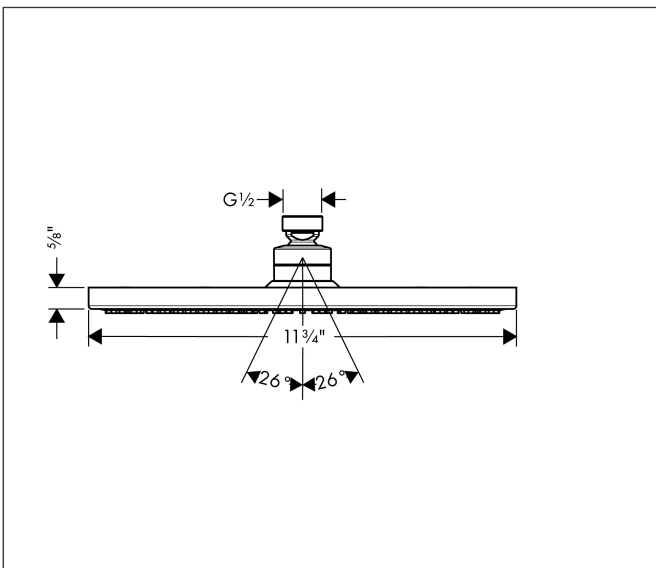

Drawing

Technology

Spray Types