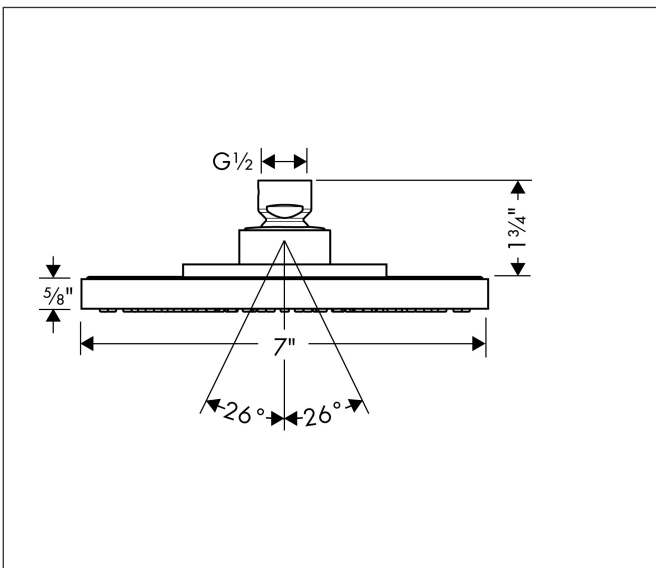

Drawing

Technology

Spray Types