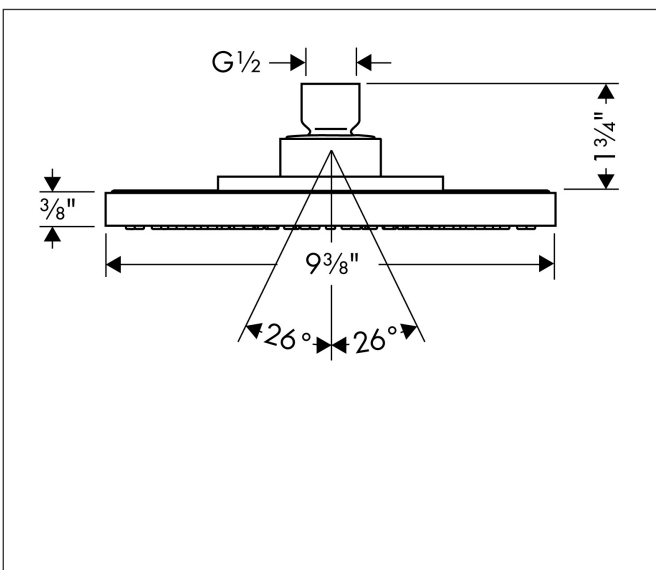

Drawing

Technology

Spray Types