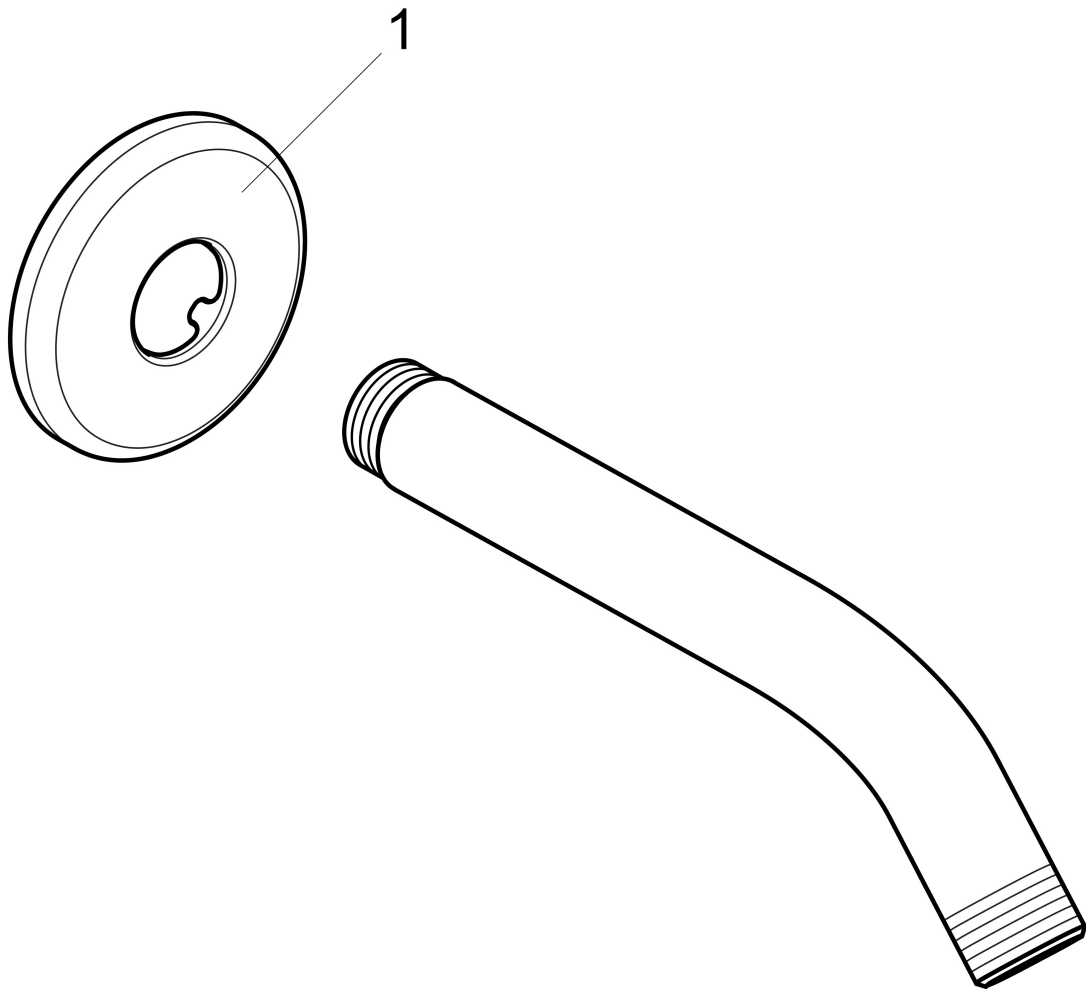

Brand hansgrohe
Art. Name Showerarm Standard 6"
Art. Nr. 27411003
Surface Chrome
Pos. 1

Product Picture

Features

- Length: 128 mm
- Solid brass
- Connection type: 1/2" NPT
- Showerarm, escutcheon, installation manual

Drawing

Brand	hansgrohe
Art. Name	Showerarm Standard 6"
Art. Nr.	27411003
Surface	Chrome
Pos.	1

Spare Parts Drawings for build year: >03/07

Brand hansgrohe
Art. Name Showerarm Standard 6"
Art. Nr. 27411003
Surface Chrome
Pos. 1

Spare parts list for build year: >03/07

Pos.	Description	Article number
1	escutcheon Ø 64 mm	88536000