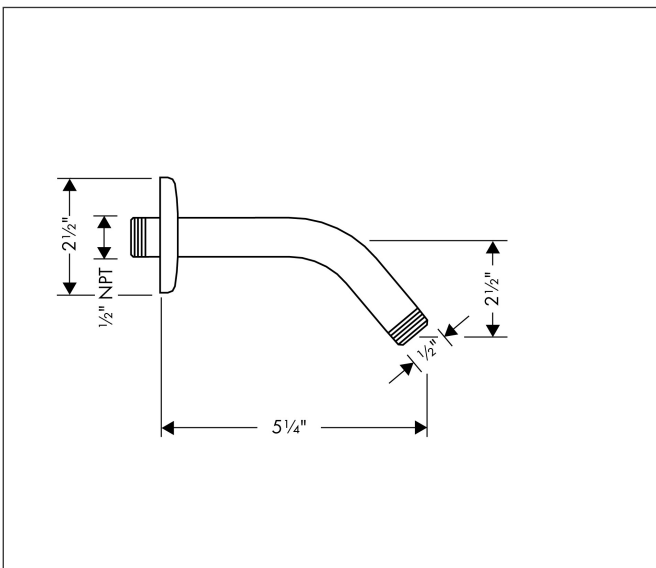

Brand hansgrohe
Art. Name Showerarm Standard 6"
Art. Nr. 27411003
Surface Chrome
Pos. 1

Product Picture

Features

- Length: 128 mm
- Solid brass
- Connection type: 1/2" NPT
- Showerarm, escutcheon, installation manual

Drawing

Brand	hansgrohe
Art. Name	Showerarm Standard 6"
Art. Nr.	27411003
Surface	Chrome
Pos.	1

Spare Parts Drawings for build year: >03/07

Brand hansgrohe
Art. Name Showerarm Standard 6"
Art. Nr. 27411003
Surface Chrome
Pos. 1

Spare parts list for build year: >03/07

Pos.	Description	Article number
1	escutcheon Ø 64 mm	88536000