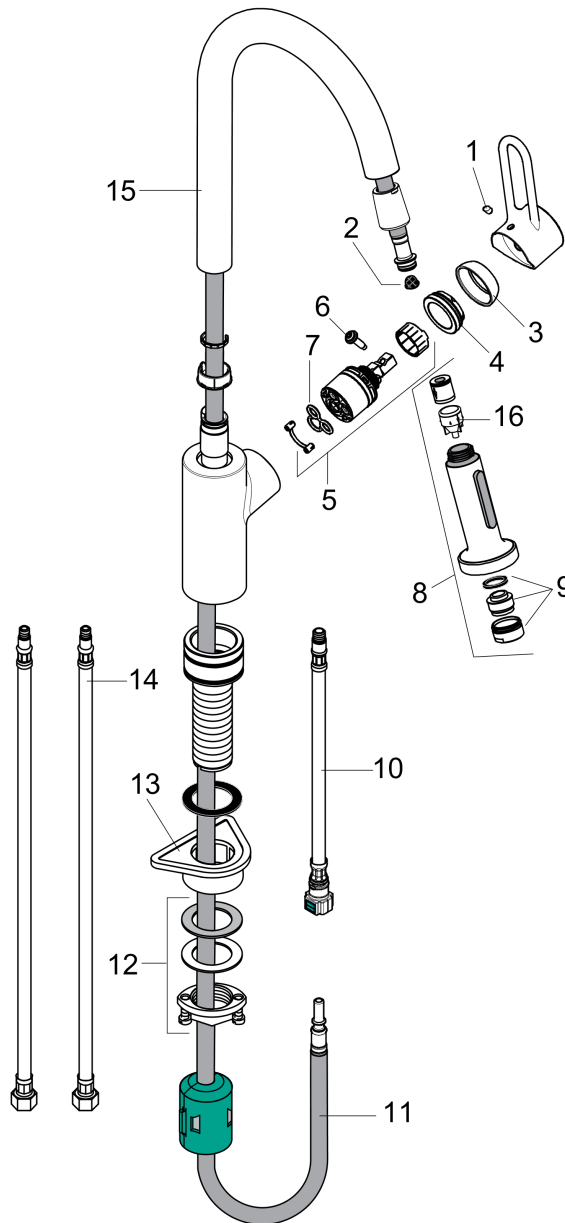

Talis

Talis Loop 2-Spray HighArc Classic Kitchen Faucet, Pull-Down

Finishes : **chrome** Part no. : **04702005**

Description

Features

- Swivel range 150°
- Full and needle spray
- Non-locking spray diverter
- Flow: 1.75 GPM
- Ceramic cartridge
- 3/8" hoses
- Integrated double backflow prevention

Technology

Compliance

Product image

Scale drawing

Talis

Talis Loop 2-Spray HighArc Classic Kitchen Faucet, Pull-Down

Finishes : **chrome** Part no. : **04702005**

Exploded drawing

Year of production: >04/16

Talis

Talis Loop 2-Spray HighArc Classic Kitchen Faucet, Pull-Down

Finishes : **chrome** Part no. : **04702005**

Spare parts list

Year of production: >04/16

Pos.	Description	Part no.	PC	PU
1	screw cover	96338000	-	1
2	filter	97735000	-	1
3	flange	95498000	-	1
4	nut	97209000	-	1
5	cartridge, assy	92730000	-	1
6	locking screw for handle	95140000	-	1
7	seal	95008000	-	1
8	spray head cpl.	88658000	-	1
9	aerator M24x1 (15 l/min)	13913000	-	1
10	connection hose 600 mm M10x1	95561000	-	1
11	hose 1,50 m	88624000	-	1
12	fixing set (Ø 34)	95049000	-	1
13	support	97523000	-	1
14	connection hose 35½" M8x0,75 3/8"	96316001	-	1
15	spout cpl.	95562000	-	1
16	set of non return valves DW 15	97350000	-	1