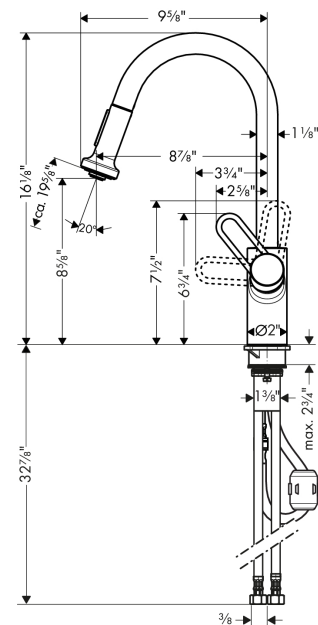

Talis

Talis Loop 2-Spray HighArc Classic Kitchen Faucet, Pull-Down

Finishes : **chrome** Part no. : **04702005**

Description

Features

- Swivel range 150°
- Full and needle spray
- Non-locking spray diverter
- Flow: 1.75 GPM
- Ceramic cartridge
- 3/8" hoses
- Integrated double backflow prevention

Technology

Compliance

Product image

Scale drawing

Talis

Talis Loop 2-Spray HighArc Classic Kitchen Faucet, Pull-Down

Finishes : **chrome** Part no. : **04702005**

Exploded drawing

Year of production: >04/16

Talis

Talis Loop 2-Spray HighArc Classic Kitchen Faucet, Pull-Down

Finishes : **chrome** Part no. : **04702005**

Spare parts list

Year of production: >04/16

Pos.	Description	Part no.	PC	PU
1	screw cover	96338000	-	1
2	filter	97735000	-	1
3	flange	95498000	-	1
4	nut	97209000	-	1
5	cartridge, assy	92730000	-	1
6	locking screw for handle	95140000	-	1
7	seal	95008000	-	1
8	spray head cpl.	88658000	-	1
9	aerator M24x1 (15 l/min)	13913000	-	1
10	connection hose 600 mm M10x1	95561000	-	1
11	hose 1,50 m	88624000	-	1
12	fixing set (Ø 34)	95049000	-	1
13	support	97523000	-	1
14	connection hose 35½" M8x0,75 3/8"	96316001	-	1
15	spout cpl.	95562000	-	1
16	set of non return valves DW 15	97350000	-	1