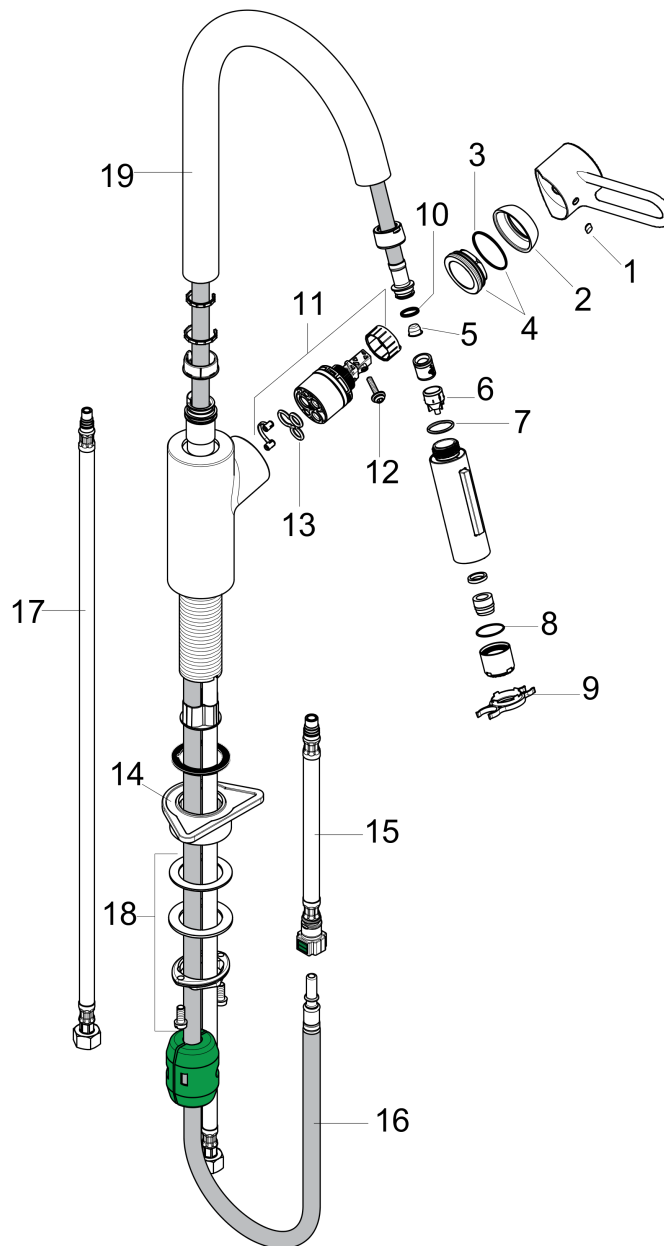

**Talis**  
**Talis Loop 2-Spray HighArc Kitchen Faucet, Pull-Down**  
Finishes : **chrome**    Part no. : **04701005**

## Exploded drawing

Year of production: >04/16

**Talis**

**Talis Loop 2-Spray HighArc Kitchen Faucet, Pull-Down**

Finishes : **chrome** Part no. : **04701005**

**Spare parts list**

Year of production: >04/16

Pos.	Description	Part no.	PC	PU
1	screw cover	96338000	-	1
2	flange	95498000	-	1
3	O-Ring 32x2	98193000	-	1
4	nut	97209000	-	1
5	filter	97735000	-	1
6	set of non return valves DW 15	97350000	-	1
7	O-ring 18x1,5	98231000	-	1
8	O-ring 20x1	98140000	-	1
9	service tool	95910000	-	1
10	O-ring 11x2	98127000	-	1
11	cartridge, assy	92730000	-	1
12	locking screw for handle	95140000	-	1
13	seal	95008000	-	1
14	support	97523000	-	1
15	connection hose 600 mm M10x1	95561000	-	1
16	hose 1,50 m	88624000	-	1
17	connection hose 35½" M8x0,75 3/8"	96316001	-	1
18	fixing set (Ø 34)	95049000	-	1
19	spout cpl.	95562000	-	1